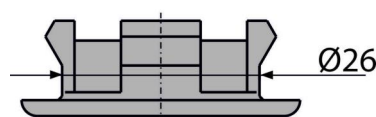

# A21

Rosette – cover piece of wash-basin overflow DN35

### Application

For wash-basin with overflow

### Features

- Material: chrome-plated plastic
- Ø35 mm