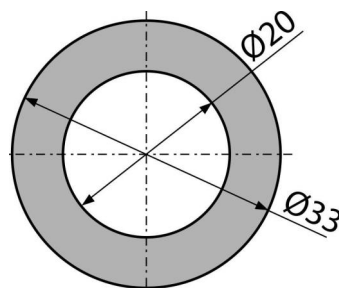

# A22

Rosette – cover piece of wash-basin overflow DN33

### Features

- Material: chrome-plated plastic
- Ø33 mm