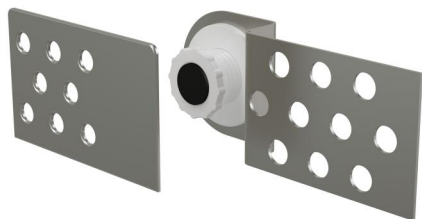

AVD004

Bath access door magnetic (under the tiles), adjustable height

Application

To cover the service opening

Features

- Bath access metal door (underneath the tiles)
- Material: metal
- The bath doors become part of the tiles, they are also height adjustable

Scope of supply

- Lower part with magnet
- Top part for glueing tiles

Order number, Logistic information

Code	EAN	Weight (piece packing palett)	Dimensions (piece packing)	Quantity (packing palett)
AVD004	8594045930559	0,14 14,40 - kg	84x15x32 770x260x260 mm	100 - pc