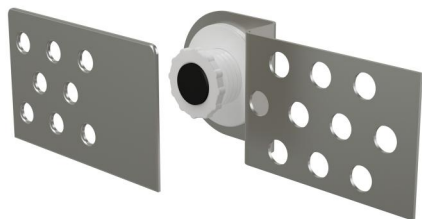

# AVD004

Bath access door magnetic (under the tiles), adjustable height

### Features

- Bath access metal door (underneath the tiles)
- Material: metal
- The bath doors become part of the tiles, they are also height adjustable

### Scope of supply

- Lower part with magnet
- Top part for glueing tiles