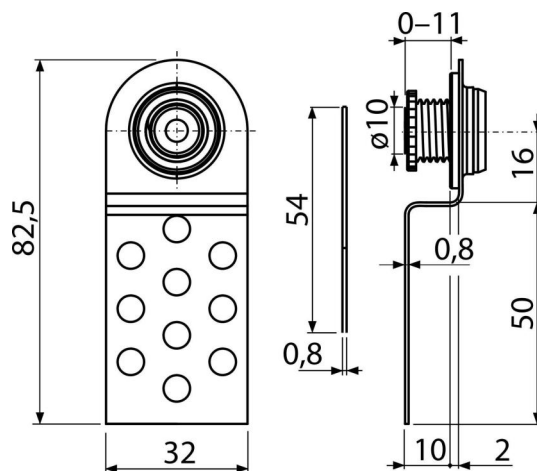

AVD004

Bath access door magnetic (under the tiles), adjustable height

Application

To cover the service opening

Features

- Bath access metal door (underneath the tiles)
- Material: metal
- The bath doors become part of the tiles, they are also height adjustable

Scope of supply

- Lower part with magnet
- Top part for glueing tiles

Order number, Logistic information

Code	EAN	Weight (piece packing palett)	Dimensions (piece packing)	Quantity (packing palett)
AVD004	8594045930559	0,14 14,40 - kg	84x15x32 770x260x260 mm	100 - pc

Warranty 2/2 years * Customs code 85051910

Technical specifications

- Load capacity of 1 pc of magnet 1 kg