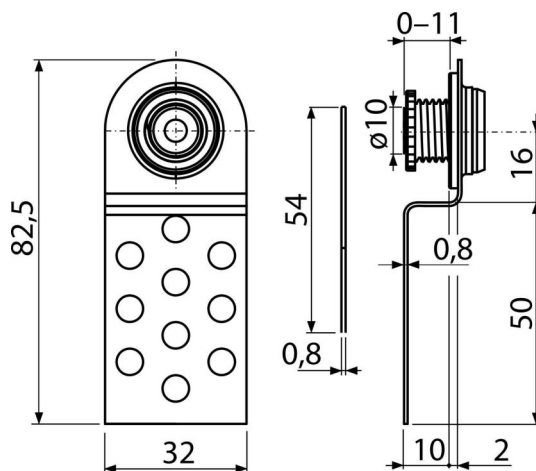

# AVD004

Bath access door magnetic (under the tiles), adjustable height

### Features

- Bath access metal door (underneath the tiles)
- Material: metal
- The bath doors become part of the tiles, they are also height adjustable

### Order number, Logistic information

Code	EAN	Weight (piece   packing   palett)	Dimensions (piece   packing)	Quantity (packing   palett)
AVD004	8594045930559	0,14   14,40   - kg	84x15x32   770x260x260 mm	100   - pc

### Technical specifications

- Load capacity of 1 pc of magnet 1 kg