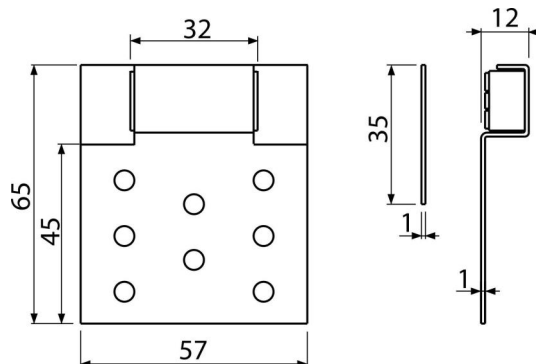

# AVD005

Bath access door magnetic (under the tiles), basic

### Features

- Bath access metal door (underneath the tiles)
- Material: metal
- Bath doors become part of the tile

### Order number, Logistic information

Code	EAN	Weight (piece   packing   palett)	Dimensions (piece   packing)	Quantity (packing   palett)
AVD005	8594045930566	0,17   17,30   - kg	65x14x57   750x260x200 mm	100   - pc

### Technical specifications

- Load capacity of 1 pc of magnet 1 kg