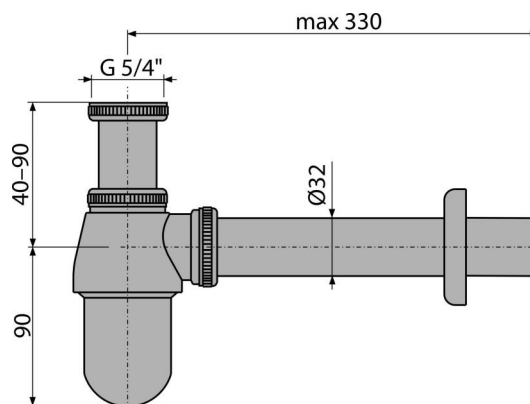

A431

Wash-basin trap DN32 with coupling nut 5/4", metal

Application

For wash-basin

Features

- Material: chrome-plated brass
- Connection to waste pipe $\varnothing 32$ mm
- High scratch resistance

Scope of supply

- Nut to connect wash-basin waste 5/4"
- Metal rosette
- Waste and trap body

Order number, Logistic information

Code	EAN	Weight (piece packing palett)	Dimensions (piece packing)	Quantity (packing palett)
A431	8594045930665	0,60 12,07 357,8 kg	325x120x60 590x240x390 mm	20 560 pcs

Warranty

2/3 years *

Norms

EN 274

Technical specifications

- Flow rate 34 l/min
- Thermal resistance 95 °C
- Odour trap 50 mm