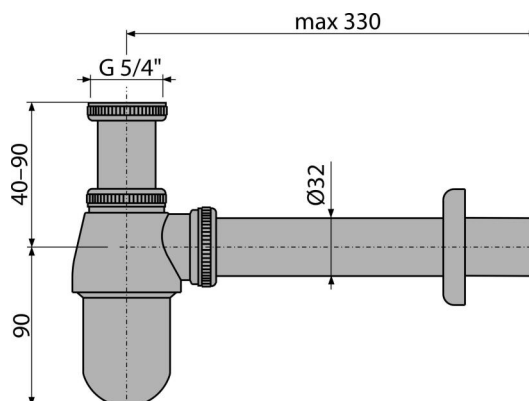

# A431

Wash-basin trap DN32 with coupling nut 5/4", metal

### Features

- Material: chrome-plated brass
- Connection to waste pipe Ø32 mm
- High scratch resistance

### Scope of supply

- Nut to connect wash-basin waste 5/4"
- Metal rosette
- Waste and trap body

### Technical specifications

- Flow rate 34 l/min
- Thermal resistance 95 °C
- Odour trap 50 mm