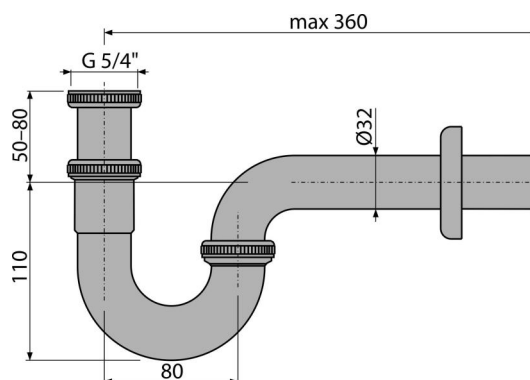

A432

Wash-basin trap "U" DN32, with coupling nut 5/4", metal

Application

For wash-basin

Features

- Material: chrome-plated brass
- Connection to waste pipe Ø32 mm
- High scratch resistance

Scope of supply

- Nut to connect wash-basin waste 5/4"
- Metal rosette
- Waste and trap body

Order number, Logistic information

Code	EAN	Weight (piece packing palett)	Dimensions (piece packing)	Quantity (packing palett)
A432	8594045930672	0,38 9,47 285,0 kg	350x40x120 590x240x390 mm	25 700 pcs

Warranty

2/3 years *

Norms

EN 274

Technical specifications

- Flow rate 36 l/min
- Thermal resistance 95 °C
- Odour trap 62 mm