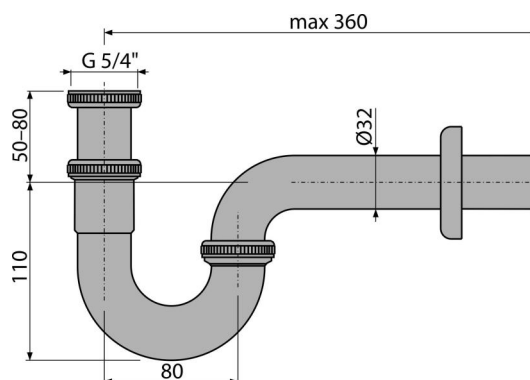

# A432

Wash-basin trap "U" DN32, with coupling nut 5/4", metal

### Features

- Material: chrome-plated brass
- Connection to waste pipe Ø32 mm
- High scratch resistance

### Scope of supply

- Nut to connect wash-basin waste 5/4"
- Metal rosette
- Waste and trap body

### Technical specifications

- Flow rate 36 l/min
- Thermal resistance 95 °C
- Odour trap 62 mm