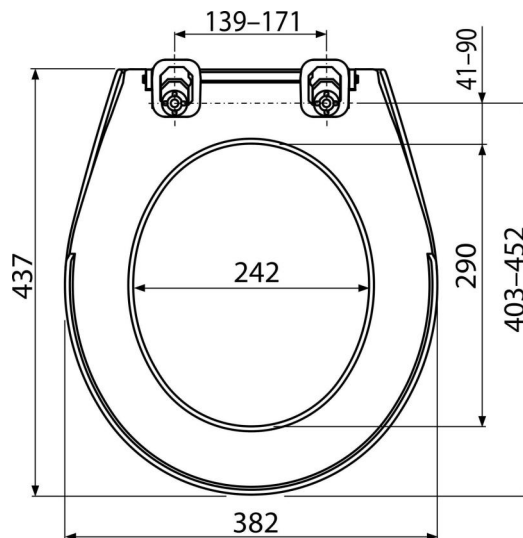

A60 Antibacterial

WC seat Antibacterial

Application

For toilet bowls according to the compatibility table

Features

- Colour-stable material
- Color: white
- Material: polypropylene with antibacterial properties (achieved via silver compounds)
- Plastic hinges

Scope of supply

- Hinges P0009-ND
- WC seat

Order number, Logistic information

Code	EAN	Weight (piece packing palett)	Dimensions (piece packing)	Quantity (packing palett)
A60	8594045930733	1,30 16,95 291,2 kg	437x50x382 600x400x460 mm	13 208 pcs