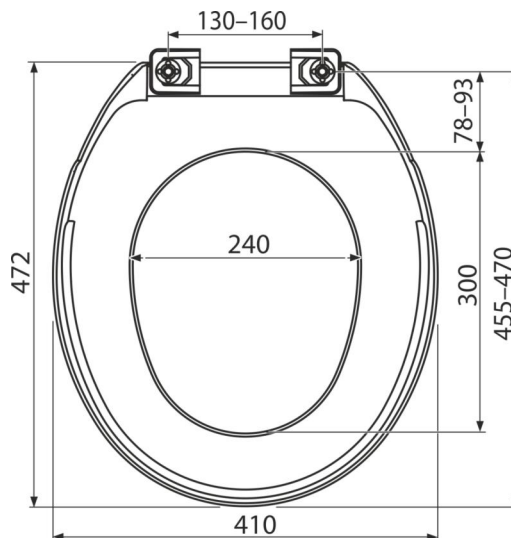

# A6550

WC seat Basic Antibacterial

**Application**  
For WC pans

- Features**
- Color: white
  - Material: polypropylene with antibacterial properties (achieved via silver compounds)
  - Plastic hinges

- Scope of supply**
- Hinges
  - WC seat

**Order number, Logistic information**

Code	EAN	Weight (piece   packing   palett)	Dimensions (piece   packing)	Quantity (packing   palett)
A6550	8594045930795	0,95   14,26   276,6 kg	470x50x410   490x425x345 mm	15   270 pcs