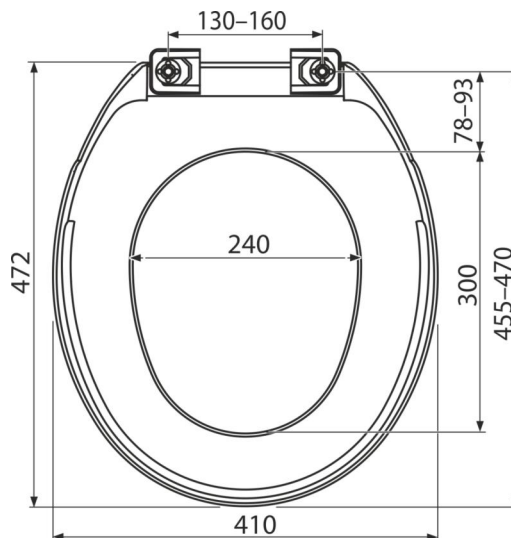

A6550

WC seat Basic Antibacterial

Application
For WC pans

- Features**
- Color: white
 - Material: polypropylene with antibacterial properties (achieved via silver compounds)
 - Plastic hinges

- Scope of supply**
- Hinges
 - WC seat

Order number, Logistic information

Code	EAN	Weight (piece packing palett)	Dimensions (piece packing)	Quantity (packing palett)
A6550	8594045930795	0,95 14,26 276,6 kg	470x50x410 490x425x345 mm	15 270 pcs