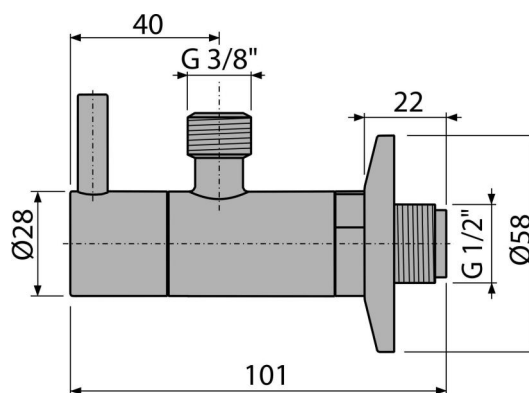

# ARV001

Angle valve with a filter 1/2"x3/8", round

### Application

For installation on plaster  
For the connection of deck mounted faucet

### Features

- Design compatible with wash-basin trap A400
- Round design
- Material: chrome-plated metal
- Includes dirt filter

### Technical specifications

- Hose connector G 3/8 "
- Thread G 1/2 "