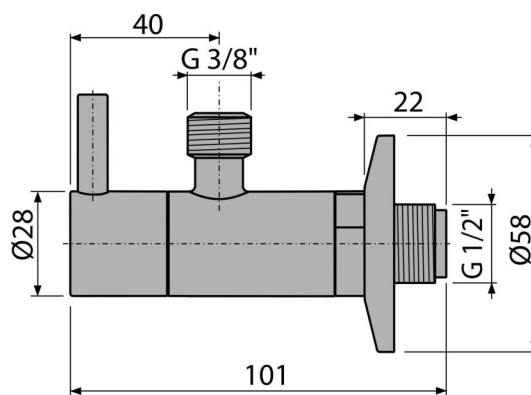

ARV001

Angle valve with a filter 1/2"x3/8", round

Application

For installation on plaster
For the connection of deck mounted faucet

Features

- Design compatible with wash-basin trap A400
- Round design
- Material: chrome-plated metal
- Includes dirt filter

Scope of supply

- Metal rosette
- Valve

Order number, Logistic information

Code	EAN	Weight (piece packing palett)	Dimensions (piece packing)	Quantity (packing palett)
ARV001	8594045930887	0,23 13,80 406,4 kg	150×45×65 390×240×300 mm	60 1680 pcs

Warranty

2/3 years *

Technical specifications

- Hose connector G 3/8 "
- Thread G 1/2 "