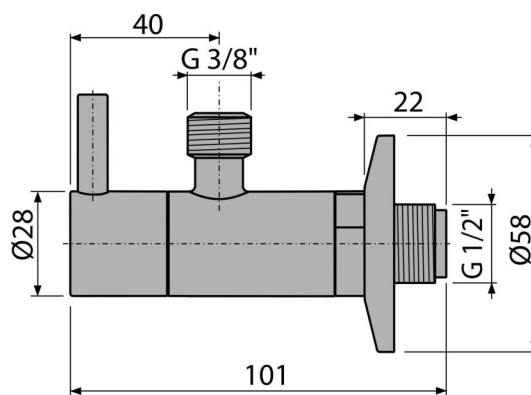

# ARV001

Angle valve with a filter 1/2"x3/8", round

### Application

For installation on plaster  
For the connection of deck mounted faucet

### Features

- Design compatible with wash-basin trap A400
- Round design
- Material: chrome-plated metal
- Includes dirt filter

### Technical specifications

- Hose connector G 3/8 "
- Thread G 1/2 "