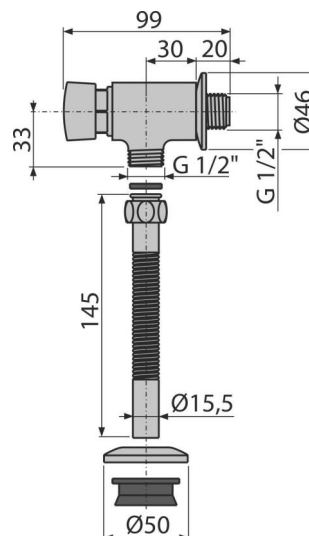

ATS001

Button urinal flushing valve

Application

For flushing the urinals with water connection from above

Features

- Complete set for connection to the sanitary ceramics
- Material: chrome-plated metal

Scope of supply

- Metal rosette 2 pcs
- Seal kit
- Body of flushing mechanism
- Pipe to connect the urinal

Order number, Logistic information

Code	EAN	Weight (piece packing palett)	Dimensions (piece packing)	Quantity (packing palett)
ATS001	8594045931525	0,44 8,80 266,5 kg	150x55x100 390x240x300 mm	20 560 pcs

Warranty

2/3 years *

Technical specifications

- Duration of flushing 8 s
- Water flow at 0.4 MPa 1,5 l