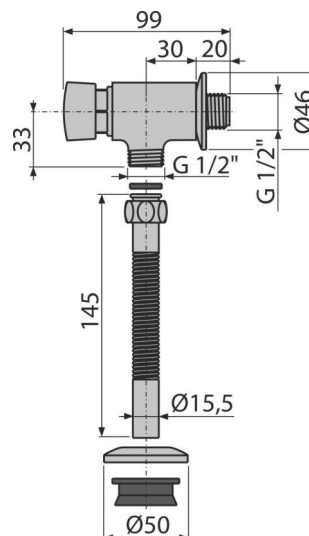

ATS001

Button urinal flushing valve

Application

For flushing the urinals with water connection from above

Features

- Complete set for connection to the sanitary ceramics
- Material: chrome-plated metal

Scope of supply

- Metal rosette 2 pcs
- Seal kit
- Body of flushing mechanism
- Pipe to connect the urinal

Order number, Logistic information

Code	EAN	Weight (piece packing palett)	Dimensions (piece packing)	Quantity (packing palett)
ATS001	8594045931525	0,44 8,80 266,5 kg	150x55x100 390x240x300 mm	20 560 pcs

Warranty 2/3 years * Customs code 84818019

Technical specifications

- Duration of flushing 8 s
- Water flow at 0.4 MPa 1,5 l