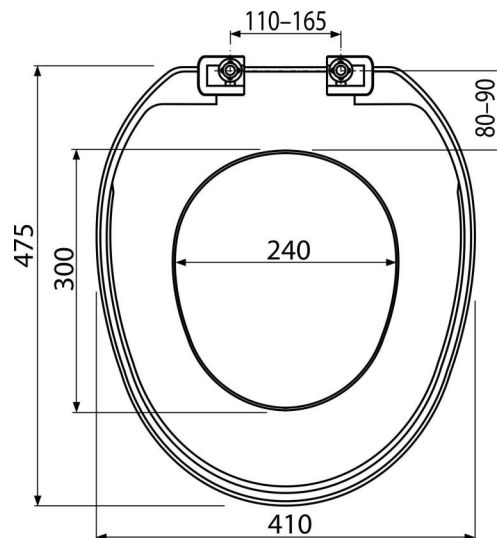

A3553

WC seat

Application

For WC pans

Features

- Color: white
- Material: polypropylene
- Plastic hinges

Scope of supply

- Hinges
- WC seat

Order number, Logistic information

Code	EAN	Weight (piece packing palett)	Dimensions (piece packing)	Quantity (packing palett)
A3553	8594045931532	0,69 14,41 250,5 kg	480x50x410 490x430x425 mm	21 336 pcs