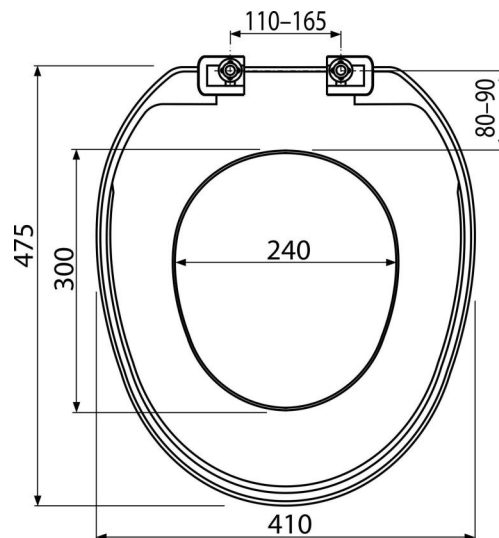

# A3553

WC seat

**Application**

For WC pans

**Features**

- Color: white
- Material: polypropylene
- Plastic hinges

**Scope of supply**

- Hinges
- WC seat

**Order number, Logistic information**

Code	EAN	Weight (piece   packing   palett)	Dimensions (piece   packing)	Quantity (packing   palett)
A3553	8594045931532	0,69   14,41   250,5 kg	480x50x410   490x430x425 mm	21   336 pcs