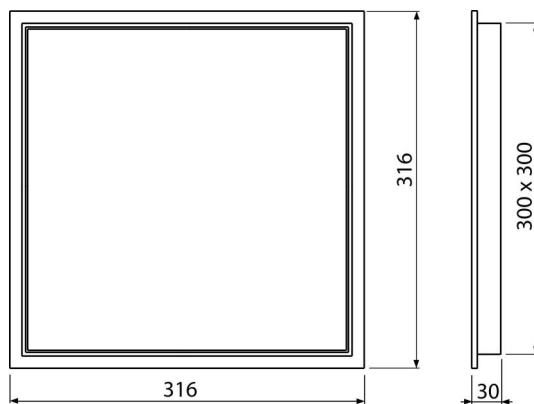

# AVD003

Bath access door 300×300, white

### Features

- Material: polypropylene contains UV stabilizers to prevent the surface from turning yellow
- Dimensions 300×300 mm

### Order number, Logistic information

Code	EAN	Weight (piece   packing   palett)	Dimensions (piece   packing)	Quantity (packing   palett)
AVD003	8594045931778	0,50   7,94   67,6 kg	316×30×316   500×420×350 mm	16   96 pcs