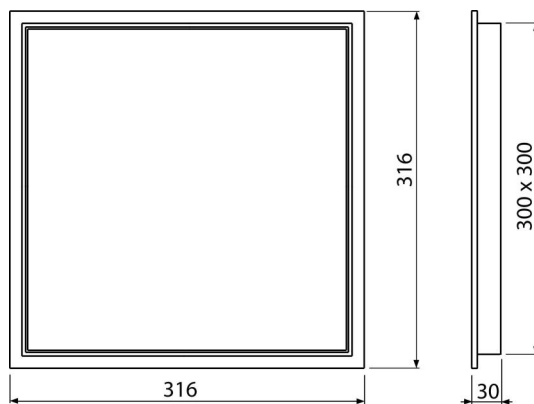

AVD003

Bath access door 300×300, white

Application

To cover the service opening

Features

- Material: polypropylene contains UV stabilizers to prevent the surface from turning yellow
- Dimensions 300×300 mm

Scope of supply

- Door

Order number, Logistic information

Code	EAN	Weight (piece packing palett)	Dimensions (piece packing)	Quantity (packing palett)
AVD003	8594045931778	0,50 7,94 67,6 kg	316×30×316 500×420×350 mm	16 96 pcs