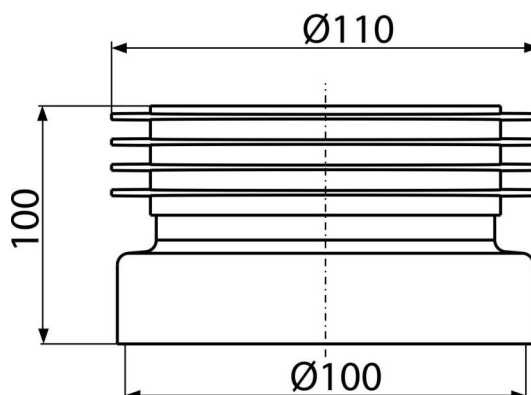

## WC collar straight

### Application

For connecting the WC to a bottom waste pipe

### Features

- Material: PVC
- Connection to waste Ø110 mm

### Order number, Logistic information

Code	EAN	Weight (piece   packing   palett)	Dimensions (piece   packing)	Quantity (packing   palett)
A99	8594045931921	0,20   10,19   183,0 kg	110×100×110   590×430×390 mm	50   800 pcs