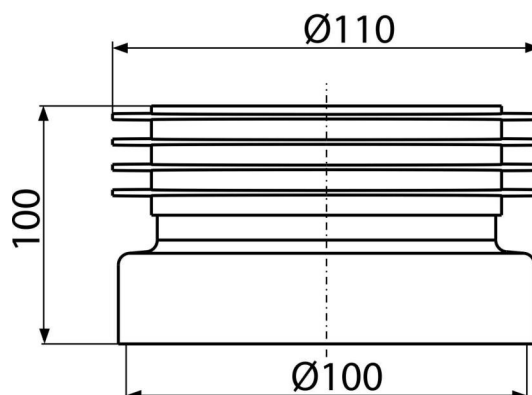

## WC collar straight

### Application

For connecting the WC to a bottom waste pipe

### Features

- Material: PVC
- Connection to waste Ø110 mm

### Order number, Logistic information

Code	EAN	Weight (piece   packing   palett)	Dimensions (piece   packing)	Quantity (packing   palett)
A99	8594045931921	0,20   10,19   183,0 kg	110×100×110   590×430×390 mm	50   800 pcs