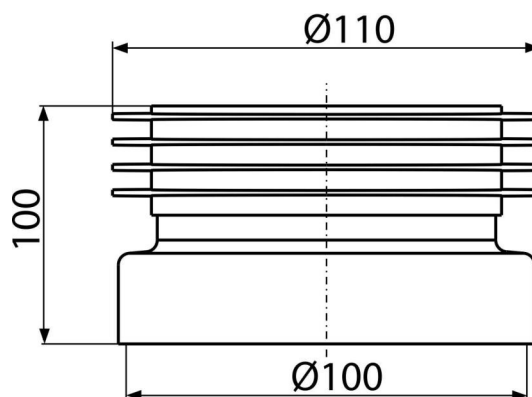

## WC collar straight

### Application

For connecting the WC to a bottom waste pipe

### Features

- Material: PVC
- Connection to waste Ø110 mm

### Order number, Logistic information

Code	EAN	Weight (piece   packing   palett)	Dimensions (piece   packing)	Quantity (packing   palett)
A99	8594045931921	0,20   10,19   183,0 kg	110×100×110   590×430×390 mm	50   800 pcs