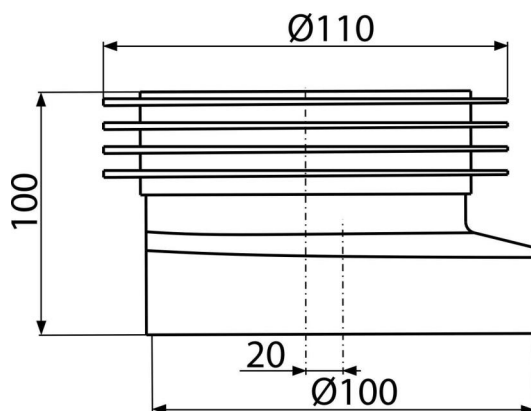

A990

WC collar eccentric

Application

For connecting the WC to a bottom waste pipe

Features

- Material: PVC
- Connection to waste Ø110 mm
- Off-axis 20 mm

Scope of supply

- Collar

Order number, Logistic information

| Code | EAN | Weight (piece packing palett) | Dimensions (piece packing) | Quantity (packing palett) |
|------|---------------|--------------------------------------|---------------------------------|--------------------------------|
| A990 | 8594045931938 | 0,19 9,74 175,8 kg | 110x100x110 590x430x390 mm | 50 800 pcs |