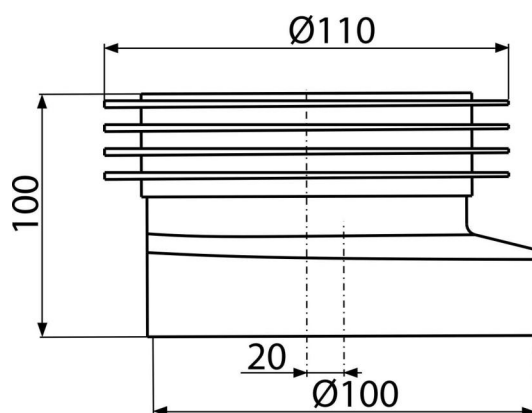

A990

WC collar eccentric

Application

For connecting the WC to a bottom waste pipe

Features

- Material: PVC
- Connection to waste Ø110 mm
- Off-axis 20 mm

Scope of supply

- Collar

Order number, Logistic information

Code	EAN	Weight (piece packing palett)	Dimensions (piece packing)	Quantity (packing palett)
A990	8594045931938	0,19 9,74 175,8 kg	110x100x110 590x430x390 mm	50 800 pcs