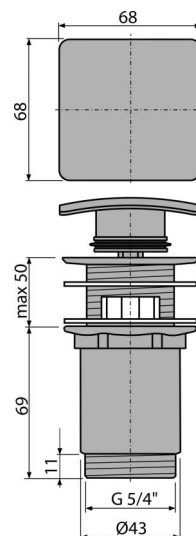

# A393

Wash-basin CLICK/CLACK waste 5/4", metal with overflow, square plug

### Order number, Logistic information

Code	EAN	Weight (piece   packing   palett)	Dimensions (piece   packing)	Quantity (packing   palett)
A393	8594045931952	0,42   12,48   369,4 kg	120×75×75   390×240×300 mm	30   840 pcs

### Technical specifications

- Thread 5/4 "