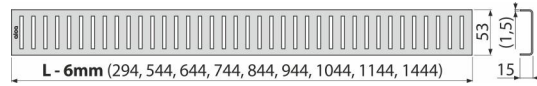

# PURE-1050M

Grid for shower drain, stainless steel-matt

### Order number, Logistic information

Code	EAN	Weight (piece   packing   palett)	Dimensions (piece   packing)	Quantity (packing   palett)
PURE-1050M	8594045932317	1050 mm 0,94   0,94   - kg	1090x20x55   - mm	1   - pc