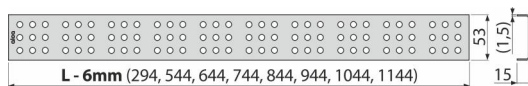

# CUBE-650M

Grid for shower drain, stainless steel-matt