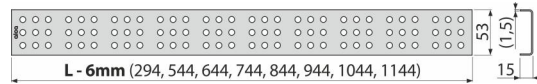

CUBE-750M

Grid for shower drain, stainless steel-matt

Application

For ALCA shower drains: APZ1, APZ101, APZ1001, APZ1101, APZ4, APZ104, APZ1004, APZ1104, APZ12, APZ22, APZ2012, APZ2022

Features

- Material: stainless steel AISI 304, DIN 1.4301
- Finish: stainless steel matt

Scope of supply

- Dismantling hook
- Plastic spacer pad
- Grid

Order number, Logistic information

Code	EAN	Weight (piece packing palett)	Dimensions (piece packing)	Quantity (packing palett)
CUBE-750M	8594045932362	750 mm 0,71 0,71 - kg	790x20x55 - mm	1 - pc