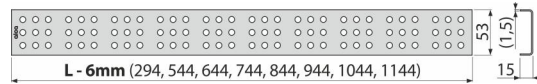

CUBE-850M

Grid for shower drain, stainless steel-matt

Application

For ALCA shower drains: APZ1, APZ101, APZ1001, APZ1101, APZ4, APZ104, APZ1004, APZ1104, APZ12, APZ22, APZ2012, APZ2022

Features

- Material: stainless steel AISI 304, DIN 1.4301
- Finish: stainless steel matt

Scope of supply

- Dismantling hook
- Plastic spacer pad
- Grid

Order number, Logistic information

| Code | EAN | Weight (piece packing palett) | Dimensions (piece packing) | Quantity (packing palett) |
|-----------|---------------|--------------------------------------|---------------------------------|--------------------------------|
| CUBE-850M | 8594045932409 | 850 mm 0,80 0,80 - kg | 890x20x55 - mm | 1 - pc |