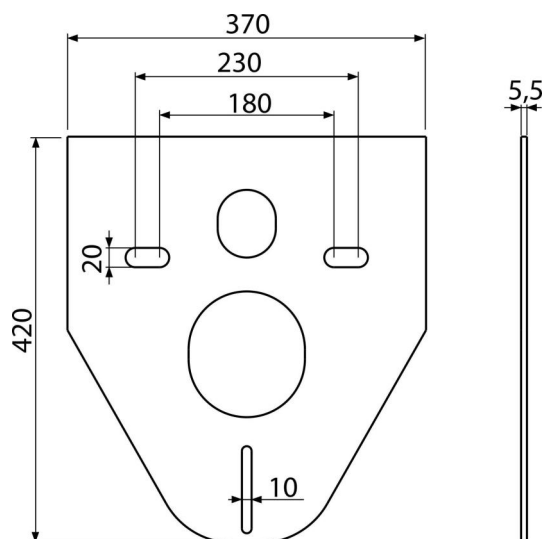

### Application

For mounting ceramics with connecting pitches 180 mm and 230 mm  
To compensate the inequalities between the ceramics and the tiles  
For WC and wall-hung bidet

### Order number, Logistic information

Code	EAN	Weight (piece   packing   palett)	Dimensions (piece   packing)	Quantity (packing   palett)
M91	8594045933024	0,05   7,64   50,5 kg	420x370x5,5   640x610x530 mm	150   600 pcs