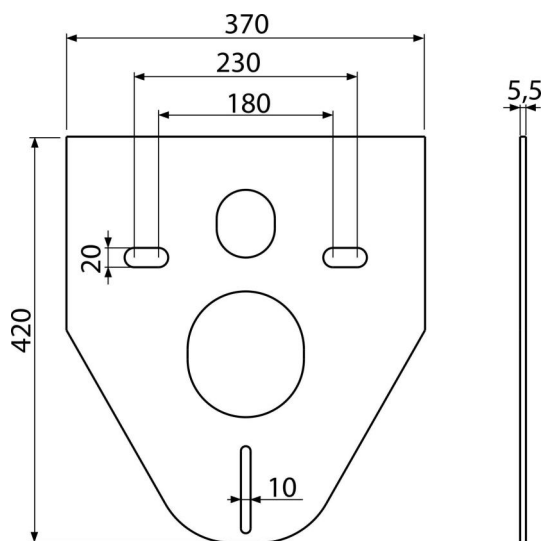

M91

Noise insulation for wall-hung WC and bidets

Application

For mounting ceramics with connecting pitches 180 mm and 230 mm
To compensate the inequalities between the ceramics and the tiles
For WC and wall-hung bidet

Features

- No memory effect
- Simply trimable to the shape of the used ceramics
- Material: XLPE
- Interrupts the transmission of vibrations between the wall and the ceramics

Scope of supply

- Insulation board

Order number, Logistic information

Code	EAN	Weight (piece packing palett)	Dimensions (piece packing)	Quantity (packing palett)
M91	8594045933024	0,05 7,64 50,5 kg	420x370x5,5 640x610x530 mm	150 600 pcs