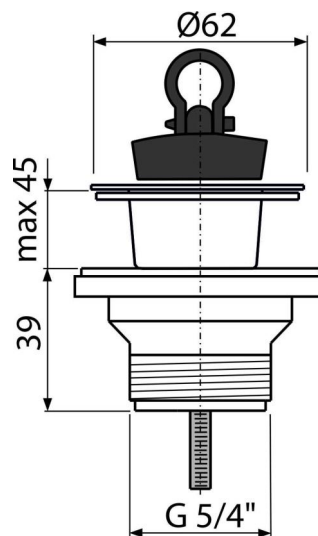

# A32

Wash-basin waste 5/4" with plastic grid DN63

### Features

- Material: polypropylene
- Thread for connection to wash-basin trap 5/4"

### Order number, Logistic information

Code	EAN	Weight (piece   packing   palett)	Dimensions (piece   packing)	Quantity (packing   palett)
A32	8594045933482	0,07   7,33   225,2 kg	80x60x80   590x240x390 mm	100   2800 pcs

### Technical specifications

- Thread 5/4"