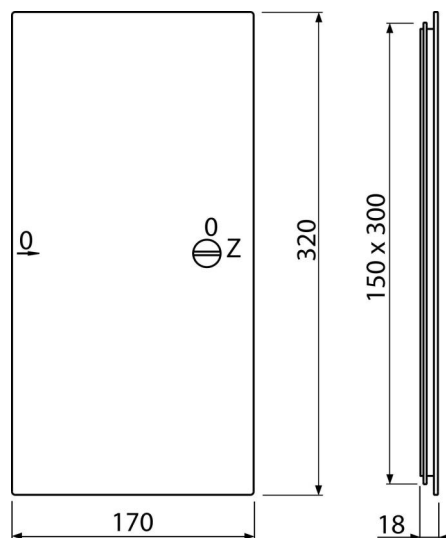

AVD002

Bath access door 150x300, white

Application

To cover the service opening

Features

- Material: polypropylene contains UV stabilizers to prevent the surface from turning yellow
- Dimensions 150x300 mm

Scope of supply

- Door

Order number, Logistic information

Code	EAN	Weight (piece packing palett)	Dimensions (piece packing)	Quantity (packing palett)
AVD002	8594045933680	0,27 8,07 116,8 kg	320x20x170 430x360x430 mm	30 360 pcs