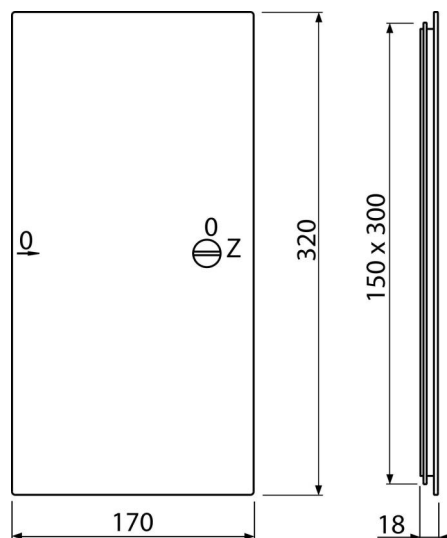

AVD002

Bath access door 150x300, white

Application

To cover the service opening

Features

- Material: polypropylene contains UV stabilizers to prevent the surface from turning yellow
- Dimensions 150x300 mm

Scope of supply

- Door

Order number, Logistic information

Code	EAN	Weight (piece packing palett)	Dimensions (piece packing)	Quantity (packing palett)
AVD002	8594045933680	0,27 8,07 116,8 kg	320x20x170 430x360x430 mm	30 360 pcs