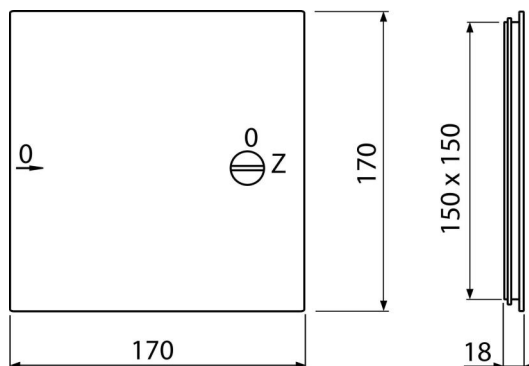

# AVD001

Bath access door 150x150, white

### Features

- Material: polypropylene contains UV stabilizers to prevent the surface from turning yellow
- Dimensions 150x150 mm

### Order number, Logistic information

Code	EAN	Weight (piece   packing   palett)	Dimensions (piece   packing)	Quantity (packing   palett)
AVD001	8594045933697	0,16   9,60   141,6 kg	170x20x170   430x360x430 mm	60   1680 pcs