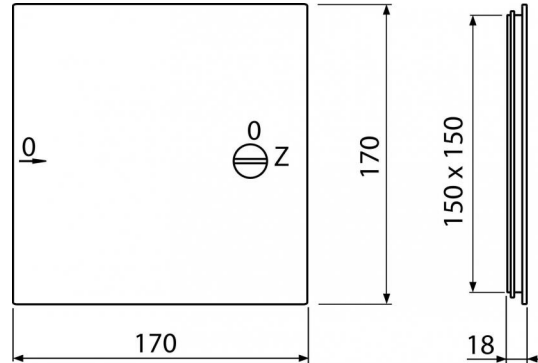

AVD001

Bath access door 150x150, white

Application

To cover the service opening

Features

- Material: Polypropylene contains UV stabilizers to prevent the surface from turning yellow
- Dimensions 150x150 mm

Scope of supply

- Door

Order number, Logistic information

Code	EAN	Weight (kus packing palett)	Dimensions (piece packing)	Quantity (packing palett)
AVD001	8594045933697	0,1630 10,1540 141,8480 kg	170x20x170 430x360x430 mm	60 760 pcs