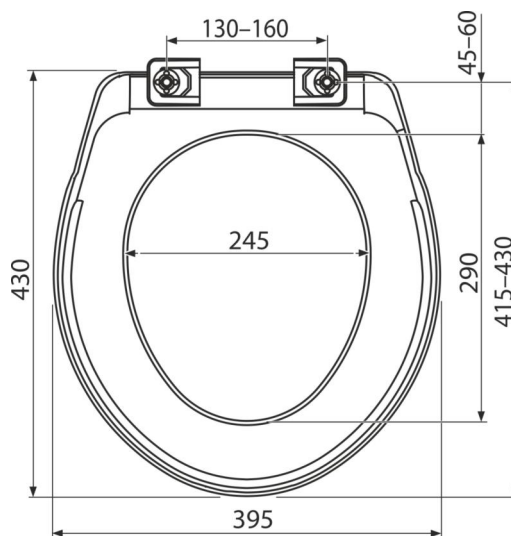

A6551

WC seat Basic Antibacterial

Application
For WC pans

Features

- Color: white
- Material: polypropylene with antibacterial properties (achieved via silver compounds)
- Plastic hinges

Scope of supply

- Hinges
- WC seat

Order number, Logistic information

Code	EAN	Weight (piece packing palett)	Dimensions (piece packing)	Quantity (packing palett)
A6551	8594045933741	0,76 11,42 225,6 kg	475x50x410 450x420x370 mm	15 270 pcs