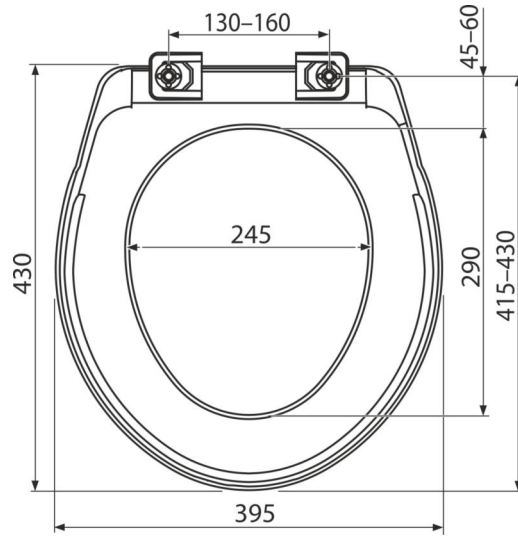

# A6551

WC seat Basic Antibacterial

**Application**

For WC pans

**Features**

- Color: white
- Material: polypropylene with antibacterial properties (achieved via silver compounds)
- Plastic hinges

**Scope of supply**

- Hinges
- WC seat

**Order number, Logistic information**

Code	EAN	Weight (piece   packing   palett)	Dimensions (piece   packing)	Quantity (packing   palett)
A6551	8594045933741	0,76   11,42   225,6 kg	475x50x410   450x420x370 mm	15   270 pcs