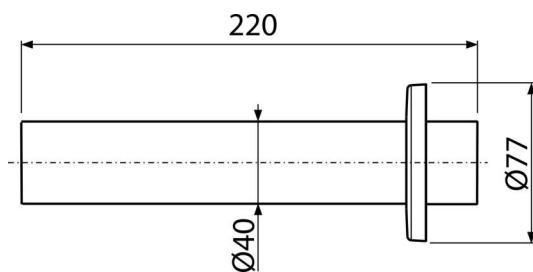

P046

Pipe with rosette DN40

Application

For wash-basin and sink traps with connection

Features

- Material: PVC
- Connection to waste pipe Ø40 mm

Scope of supply

- Plastic rosette
- Pipe Ø40 mm

Order number, Logistic information

Code	EAN	Weight (piece packing palett)	Dimensions (piece packing)	Quantity (packing palett)
P046	8594045934366	0,10 4,89 156,9 kg	220x80x80 590x240x390 mm	50 1400 pcs