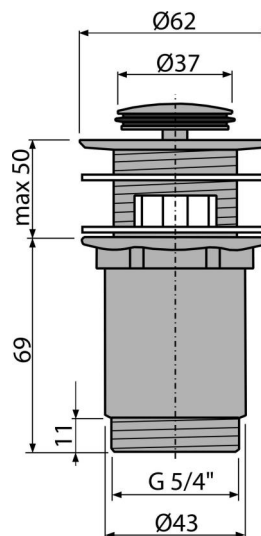

A391

Wash-basin CLICK/CLACK waste 5/4", metal with overflow, small plug

Application

For wash-basin with overflow

Features

- Long life CLICK/CLACK mechanism
- Material: metal with chrome finish
- Highly resistant to mechanical damage
- Thread for connection to wash-basin trap 5/4"

Scope of supply

- Chrome-plated metal plug
- Silicone gasket 2 pcs
- Shower waste body

Order number, Logistic information

| Code | EAN | Weight (piece packing palett) | Dimensions (piece packing) | Quantity (packing palett) |
|------|---------------|--------------------------------------|---------------------------------|--------------------------------|
| A391 | 8594045935387 | 0,32 12,76 428,3 kg | 100×75×75 390×240×300 mm | 40 1280 pcs |

Warranty

2/3 years *

Norms

EN 274

Technical specifications

- Thread 5/4 "