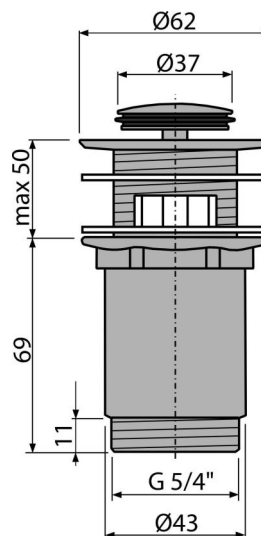

A391

Wash-basin CLICK/CLACK waste 5/4", metal with overflow, small plug

Application

For wash-basin with overflow

Features

- Long life CLICK/CLACK mechanism
- Material: metal with chrome finish
- Highly resistant to mechanical damage
- Thread for connection to wash-basin trap 5/4"

Scope of supply

- Chrome-plated metal plug
- Silicone gasket 2 pcs
- Shower waste body

Order number, Logistic information

Code	EAN	Weight (piece packing palett)	Dimensions (piece packing)	Quantity (packing palett)
A391	8594045935387	0,32 12,76 428,3 kg	100×75×75 390×240×300 mm	40 1280 pcs

Warranty

2/3 years *

Norms

EN 274

Technical specifications

- Thread 5/4 "