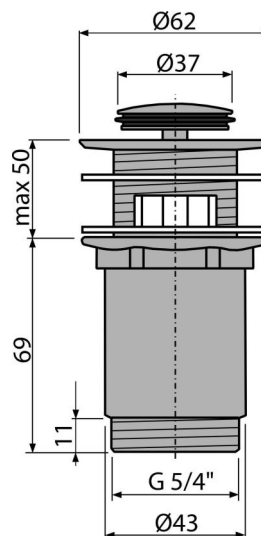

A391

Wash-basin CLICK/CLACK waste 5/4", metal with overflow, small plug

Application

For wash-basin with overflow

Features

- Long life CLICK/CLACK mechanism
- Material: metal with chrome finish
- Highly resistant to mechanical damage
- Thread for connection to wash-basin trap 5/4"

Scope of supply

- Chrome-plated metal plug
- Silicone gasket 2 pcs
- Shower waste body

Order number, Logistic information

Code	EAN	Weight (piece packing palett)	Dimensions (piece packing)	Quantity (packing palett)
A391	8594045935387	0,32 12,76 428,3 kg	100×75×75 390×240×300 mm	40 1280 pcs

Warranty	Customs code	Norms
2/3 years *	84818019	EN 274

Technical specifications

- Thread 5/4 "