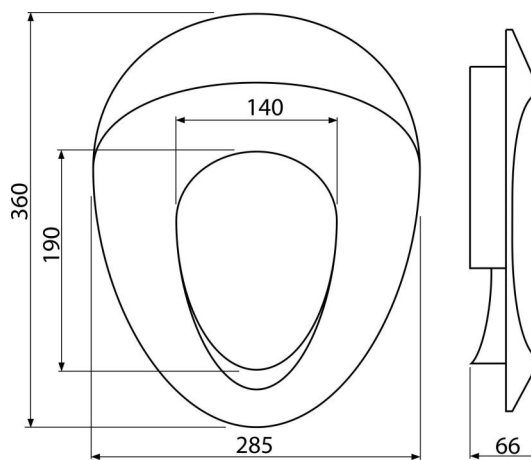

A68

Potty training WC seat

Application

For WC seats

Features

- Color: white
- Compatible with most WC seats
- Material: polypropylene

Scope of supply

- WC seat

Order number, Logistic information

Code	EAN	Weight (piece | packing | palett)	Dimensions (piece | packing)	Quantity (packing | palett)
A68	8594045936117	0,24 | 1,45 | 72,1 kg	360x285x66 | 413x345x298 mm	6 | 216 pcs

Warranty
2/2 years *

Customs code
39222000