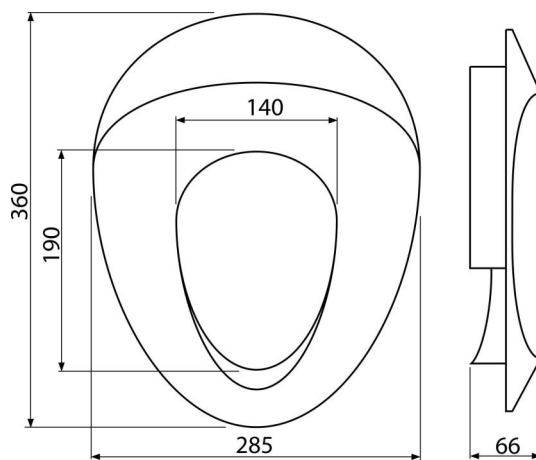

A68

Potty training WC seat

Application

For WC seats

Features

- Color: white
- Compatible with most WC seats
- Material: polypropylene

Scope of supply

- WC seat

Order number, Logistic information

Code	EAN	Weight (piece | packing | palett)	Dimensions (piece | packing)	Quantity (packing | palett)
A68	8594045936117	0,24 | 1,45 | 72,1 kg	360x285x66 | 413x345x298 mm	6 | 216 pcs

Warranty

2/2 years *