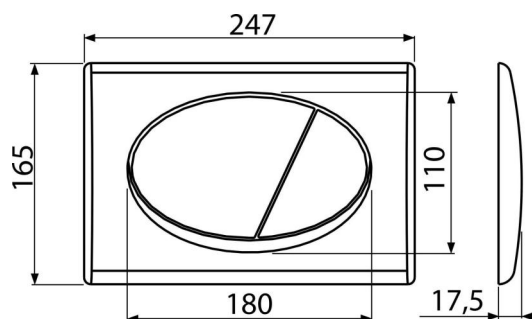

M72

Flush plate for pre-wall installation systems, chrome-matt

Application

For pre-wall installation systems and concealed WC cisterns

Features

- Double-acting mechanical flushing
- Compatible for all pre-wall installation systems and cisterns for building into solid walls Alca
- Material: plastic
- Surface finish: chrome-matt

Scope of supply

- Template for correct flush plate setup
- Flushing mechanism screws 2 pcs
- Flush plate
- Fixing frame of the flush plate
- Threaded frame clamp 2 pcs

Order number, Logistic information

Code	EAN	Weight (piece packing palett)	Dimensions (piece packing)	Quantity (packing palett)
M72	8594045936216	0,37 9,37 282,4 kg	250×40×175 595×245×395 mm	25 700 pcs

Warranty

2/2 years *

Technical specifications