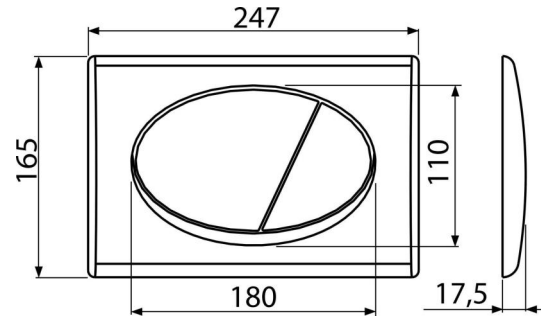

M72

Flush plate for pre-wall installation systems, chrome-matt

Application

For pre-wall installation systems and concealed WC cisterns

Features

- Double-acting mechanical flushing
- Compatible for all pre-wall installation systems and cisterns for building into solid walls Alca
- Material: plastic
- Surface finish: chrome-matt

Scope of supply

- Template for correct flush plate setup
- Flushing mechanism screws 2 pcs
- Flush plate
- Fixing frame of the flush plate
- Threaded frame clamp 2 pcs

Order number, Logistic information

Code	EAN	Weight (piece packing palett)	Dimensions (piece packing)	Quantity (packing palett)
M72	8594045936216	0,37 9,37 282,4 kg	250×40×175 595×245×395 mm	25 700 pcs

Warranty 2/2 years * Customs code 39269097