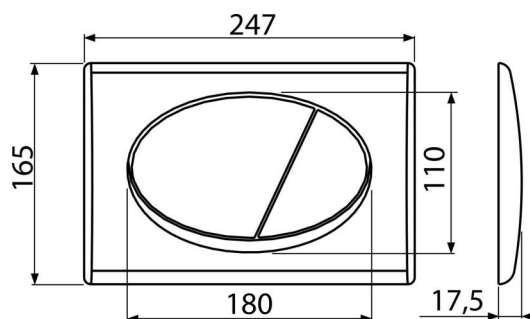

M72

Flush plate for pre-wall installation systems, chrome-matt

Application

For pre-wall installation systems and concealed WC cisterns

Features

- Double-acting mechanical flushing
- Compatible for all pre-wall installation systems and cisterns for building into solid walls Alca
- Material: plastic
- Surface finish: chrome-matt

Scope of supply

- Template for correct flush plate setup
- Flushing mechanism screws 2 pcs
- Flush plate
- Fixing frame of the flush plate
- Threaded frame clamp 2 pcs

Order number, Logistic information

Code	EAN	Weight (piece | packing | palett)	Dimensions (piece | packing)	Quantity (packing | palett)
M72	8594045936216	0,37 | 9,37 | 282,4 kg	250×40×175 | 595×245×395 mm	25 | 700 pcs

Warranty

2/2 years *

Technical specifications

- Operating force < 20 N