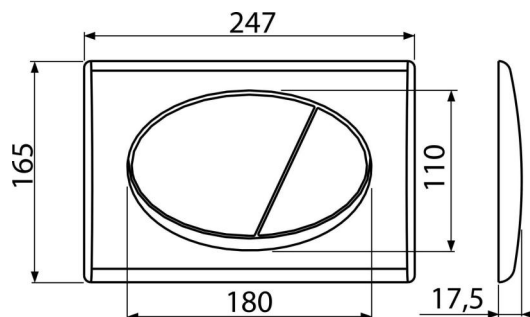

M73

Flush plate for pre-wall installation systems, chrome-polished/matt

Application

For pre-wall installation systems and concealed WC cisterns

Features

- Double-acting mechanical flushing
- Compatible for all pre-wall installation systems and cisterns for building into solid walls Alca
- Material: plastic
- Surface finish: chrome-polished/matt

Scope of supply

- Template for correct flush plate setup
- Flushing mechanism screws 2 pcs
- Flush plate
- Fixing frame of the flush plate
- Threaded frame clamp 2 pcs

Order number, Logistic information

Code	EAN	Weight (piece packing palett)	Dimensions (piece packing)	Quantity (packing palett)
M73	8594045936223	0,40 9,99 299,8 kg	250×40×175 595×245×395 mm	25 700 pcs

Warranty

2/2 years *

Technical specifications