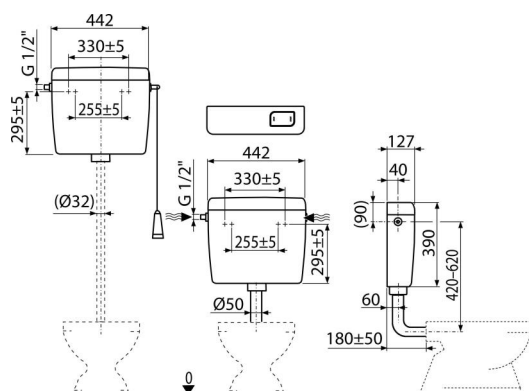

A94-1/2"

Universal WC cistern ALCA UNI START/STOP

Application

For mounting as high, medium and low-lying
For installation on plaster

Features

- Design solution ensures the comfort when flushing even for children and handicapped people
- Material: ABS
- The cistern is isolated against condensation
- Volume 8 l with a large variety of settings for the flushing water volume
- Water supply from left/right
- Flushing START/STOP
- Universal brackets with their spacing and shape are consistent with existing tanks
- Water saving setting

Scope of supply

- Fixation set: screw Ø5×40 – 2 pcs, dowel Ø8 – 2 pcs
- Elbow Ø50/40 mm for the low-lying cistern
- Tank:
- Fill (1/2") and flush valves
- Flush set for low level cistern installation (button)
- Flush set for the high-lying cistern (cord, handle, lever)

Order number, Logistic information

Code	EAN	Weight (piece packing palett)	Dimensions (piece packing)	Quantity (packing palett)
A94-1/2"	8594045936827	2,88 2,88 186,8 kg	456×410×142 – mm	1 58 pcs

Warranty	Customs code	Norms
2/3 years *	39229000	EN 14124, EN 14055

Technical specifications

- Acoustic group II <30 dB
- Recommended operating pressure 0,5-0,8 MPa
- Functional requirements class I
- Working range 0,05-1,6 MPa
- When installed on a high level cistern STOP system is not functional
- Flushing 6-8 l