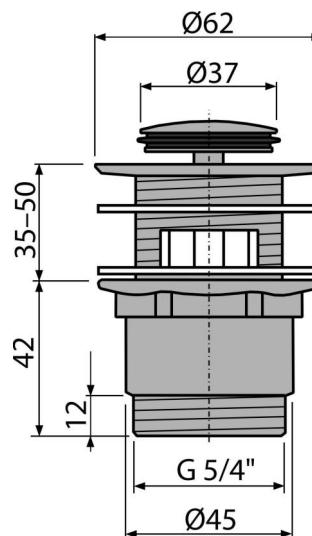

# A39

Wash-basin CLICK/CLACK waste 5/4", metal with overflow, small plug

### Order number, Logistic information

Code	EAN	Weight (piece   packing   palett)	Dimensions (piece   packing)	Quantity (packing   palett)
A39	8594045937565	0,33   13,16   388,5 kg	100x75x75   390x240x300 mm	40   1120 pcs

### Technical specifications

- Thread 5/4 "