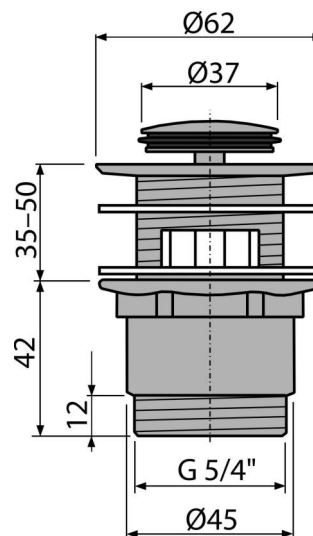

A39

Wash-basin CLICK/CLACK waste 5/4", metal with overflow, small plug

Application

For wash-basin with overflow

Features

- Long life CLICK/CLACK mechanism
- Material: metal with chrome finish
- Highly resistant to mechanical damage
- Space-saving wash-basin outlet
- Thread for connection to wash-basin trap 5/4"

Scope of supply

- Chrome-plated metal plug
- Silicone gasket 2 pcs
- Shower waste body

Order number, Logistic information

Code	EAN	Weight (piece packing palett)	Dimensions (piece packing)	Quantity (packing palett)
A39	8594045937565	0,33 13,16 388,5 kg	100x75x75 390x240x300 mm	40 1120 pcs

Warranty	Customs code	Norms
2/3 years *	84818019	EN 274

Technical specifications

- Thread 5/4 "