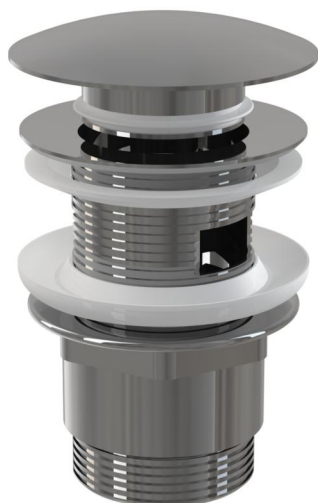

A390

Wash-basin CLICK/CLACK waste 5/4", metal with overflow, big plug

Application

For wash-basin with overflow

Features

- Long life CLICK/CLACK mechanism
- Material: metal with chrome finish
- Highly resistant to mechanical damage
- Space-saving wash-basin outlet
- Thread for connection to wash-basin trap 5/4"

Scope of supply

- Chrome-plated metal plug
- Silicone gasket 2 pcs
- Shower waste body

Order number, Logistic information

Code	EAN	Weight (piece packing palett)	Dimensions (piece packing)	Quantity (packing palett)
A390	8594045937572	0,38 15,24 446,7 kg	100x75x75 390x240x300 mm	40 1120 pcs