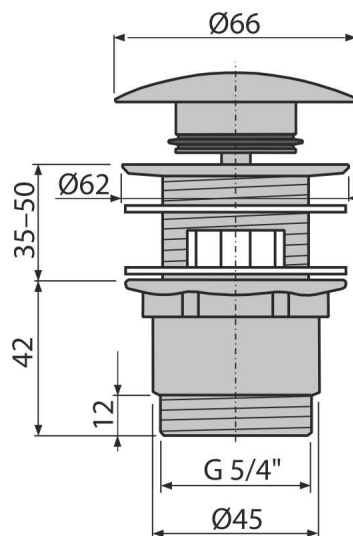

# A390

Wash-basin CLICK/CLACK waste 5/4", metal with overflow, big plug

### Scope of supply

- Chrome-plated metal plug
- Silicone gasket 2 pcs
- Shower waste body

### Order number, Logistic information

Code	EAN	Weight (piece   packing   palett)	Dimensions (piece   packing)	Quantity (packing   palett)
A390	8594045937572	0,38   15,24   446,7 kg	100x75x75   390x240x300 mm	40   1120 pcs

### Technical specifications

- Thread 5/4 "