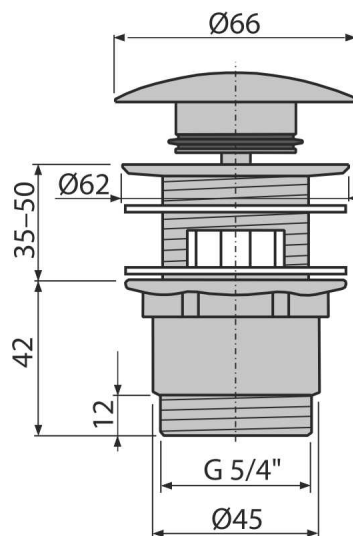

A390

Wash-basin CLICK/CLACK waste 5/4", metal with overflow, big plug

Application

For wash-basin with overflow

Features

- Long life CLICK/CLACK mechanism
- Material: metal with chrome finish
- Highly resistant to mechanical damage
- Space-saving wash-basin outlet
- Thread for connection to wash-basin trap 5/4"

Scope of supply

- Chrome-plated metal plug
- Silicone gasket 2 pcs
- Shower waste body

Order number, Logistic information

Code	EAN	Weight (piece packing palett)	Dimensions (piece packing)	Quantity (packing palett)
A390	8594045937572	0,38 15,24 446,7 kg	100x75x75 390x240x300 mm	40 1120 pcs

Warranty

2/3 years *

Norms

EN 274

Technical specifications

- Thread 5/4 "