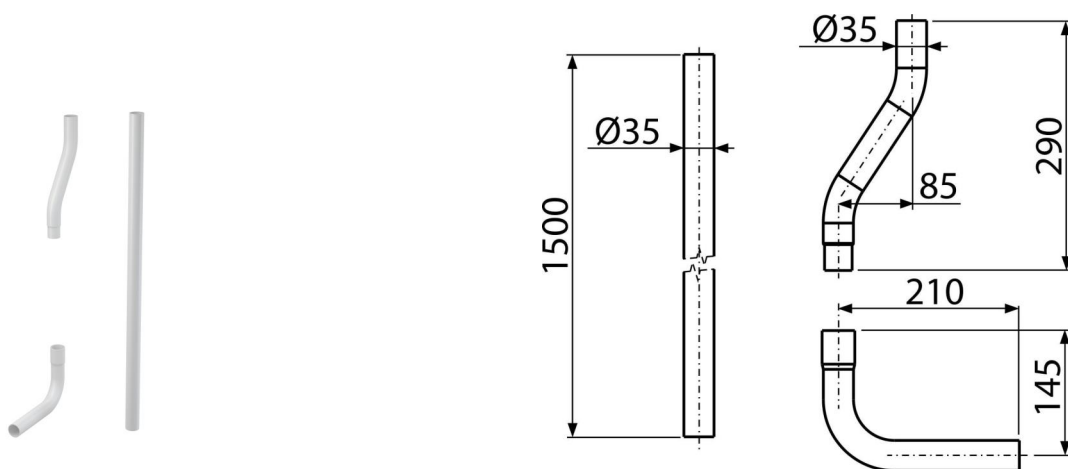

A950

Flush pipe set DN35

Application

To connect flushing tanks to the WC pan

Features

- Material: ABS
- Flush pipe set Ø35 mm

Scope of supply

- Elbow Ø35 mm – 2 pcs
- Pipe Ø35 mm – 1 pc

Order number, Logistic information

Code	EAN	Weight (piece packing palett)	Dimensions (piece packing)	Quantity (packing palett)
A950	8594045938173	0,52 0,52 - kg	1500x36x250 - mm	1 - pc

Warranty

2/2 years *