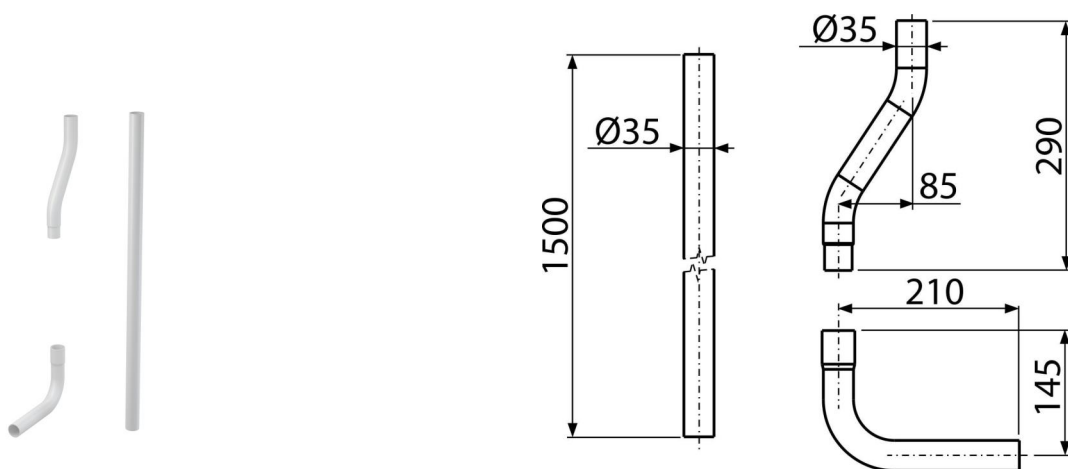

A950

Flush pipe set DN35

Application

To connect flushing tanks to the WC pan

Features

- Material: ABS
- Flush pipe set Ø35 mm

Scope of supply

- Elbow Ø35 mm – 2 pcs
- Pipe Ø35 mm – 1 pc

Order number, Logistic information

Code	EAN	Weight (piece packing palett)	Dimensions (piece packing)	Quantity (packing palett)
A950	8594045938173	0,52 0,52 - kg	1500x36x250 - mm	1 - pc

Warranty
2/2 years *