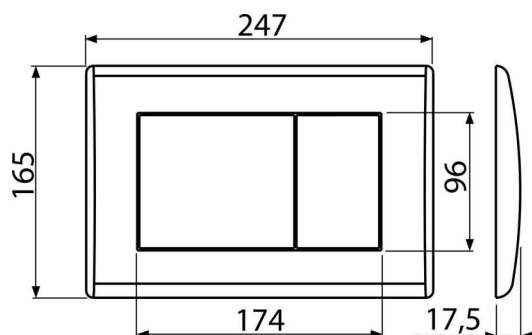

M270

Flush plate for pre-wall installation systems, white-polished

Application

For pre-wall installation systems and concealed WC cisterns

Features

- Double-acting mechanical flushing
- Compatible for all pre-wall installation systems and cisterns for building into solid walls Alca
- Material: plastic
- Surface finish: white

Scope of supply

- Template for correct flush plate setup
- Flushing mechanism screws 2 pcs
- Flush plate
- Fixing frame of the flush plate
- Threaded frame clamp 2 pcs

Order number, Logistic information

Code	EAN	Weight (piece | packing | palett)	Dimensions (piece | packing)	Quantity (packing | palett)
M270	8594045938234	0,38 | 9,40 | 283,1 kg	250×40×175 | 595×245×395 mm	25 | 700 pcs

Warranty

2/2 years *

Customs code

39269097

Technical specifications

- Operating force < 20 N