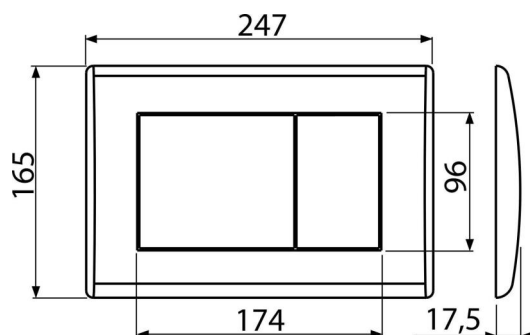

M270

Flush plate for pre-wall installation systems, white-polished

Application

For pre-wall installation systems and concealed WC cisterns

Features

- Double-acting mechanical flushing
- Compatible for all pre-wall installation systems and cisterns for building into solid walls Alca
- Material: plastic
- Surface finish: white

Scope of supply

- Template for correct flush plate setup
- Flushing mechanism screws 2 pcs
- Flush plate
- Fixing frame of the flush plate
- Threaded frame clamp 2 pcs

Order number, Logistic information

Code	EAN	Weight (piece packing palett)	Dimensions (piece packing)	Quantity (packing palett)
M270	8594045938234	0,38 9,40 283,1 kg	250×40×175 595×245×395 mm	25 700 pcs

Warranty

2/2 years *

Technical specifications