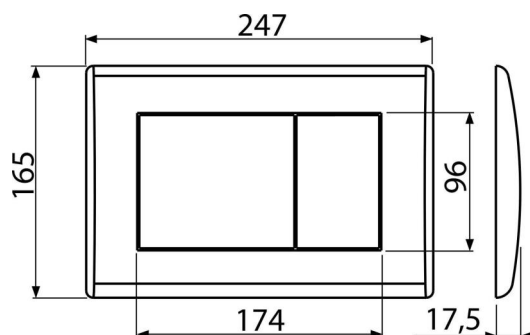

M271

Flush plate for pre-wall installation systems, chrome-polished

Application

For pre-wall installation systems and concealed WC cisterns

Features

- Double-acting mechanical flushing
- Compatible for all pre-wall installation systems and cisterns for building into solid walls Alca
- Material: plastic
- Surface finish: chrome-polished

Scope of supply

- Template for correct flush plate setup
- Flushing mechanism screws 2 pcs
- Flush plate
- Fixing frame of the flush plate
- Threaded frame clamp 2 pcs

Order number, Logistic information

Code	EAN	Weight (piece | packing | palett)	Dimensions (piece | packing)	Quantity (packing | palett)
M271	8594045938241	0,42 | 10,61 | 317,1 kg	250×40×175 | 595×245×395 mm	25 | 700 pcs

Warranty

2/2 years *

Technical specifications

- Operating force < 20 N