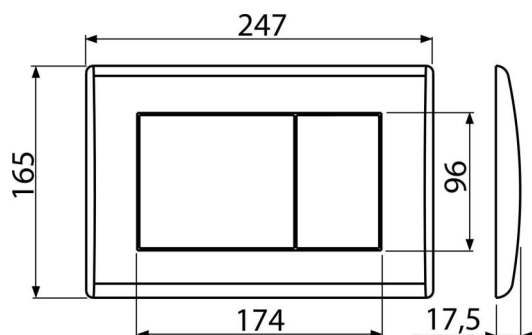

M272

Flush plate for pre-wall installation systems, chrome-matt

Application

For pre-wall installation systems and concealed WC cisterns

Features

- Double-acting mechanical flushing
- Compatible for all pre-wall installation systems and cisterns for building into solid walls ALCAPLAST
- Material: plastic
- Surface finish: chrome-matt

Scope of supply

- Template for correct flush plate setup
- Flushing mechanism screws 2 pcs
- Flush plate
- Fixing frame of the flush plate
- Threaded frame clamp 2 pcs

Order number, Logistic information

Code	EAN	Material	Weight			Dimensions		Quantity (packing palett)
			(piece packing palett)			(piece packing)		
M272	8594045938258	Chrome-matt	0,3791	9,4775	285,3700 kg	250×40×175	595×245×395 mm	25 700 pcs