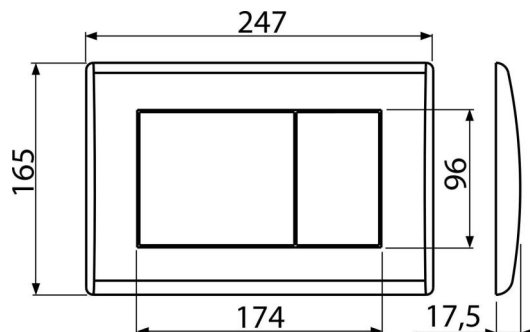

M272

Flush plate for pre-wall installation systems, chrome-matt

Application

For pre-wall installation systems and concealed WC cisterns

Features

- Double-acting mechanical flushing
- Compatible for all pre-wall installation systems and cisterns for building into solid walls Alca
- Material: plastic
- Surface finish: chrome-matt

Scope of supply

- Template for correct flush plate setup
- Flushing mechanism screws 2 pcs
- Flush plate
- Fixing frame of the flush plate
- Threaded frame clamp 2 pcs

Order number, Logistic information

Code	EAN	Weight (piece packing palett)	Dimensions (piece packing)	Quantity (packing palett)
M272	8594045938258	0,38 9,48 285,4 kg	250×40×175 595×245×395 mm	25 700 pcs

Warranty

2/2 years *

Technical specifications