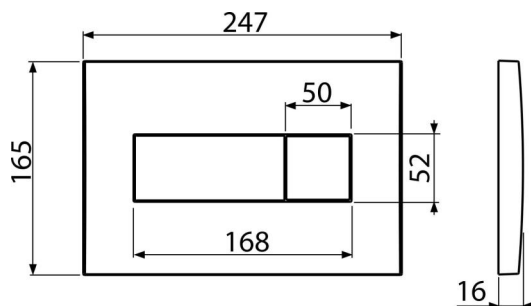

M370

Flush plate for pre-wall installation systems, white-polished

Application

For pre-wall installation systems and concealed WC cisterns

Features

- Double-acting mechanical flushing
- Compatible for all pre-wall installation systems and cisterns for building into solid walls Alca
- Material: plastic
- Surface finish: white

Scope of supply

- Template for correct flush plate setup
- Flushing mechanism screws 2 pcs
- Flush plate
- Fixing frame of the flush plate
- Threaded frame clamp 2 pcs

Order number, Logistic information

| Code | EAN | Weight (piece packing palett) | Dimensions (piece packing) | Quantity (packing palett) |
|------|---------------|--------------------------------------|---------------------------------|--------------------------------|
| M370 | 8594045938272 | 0,39 9,72 292,1 kg | 250×40×175 595×245×395 mm | 25 700 pcs |