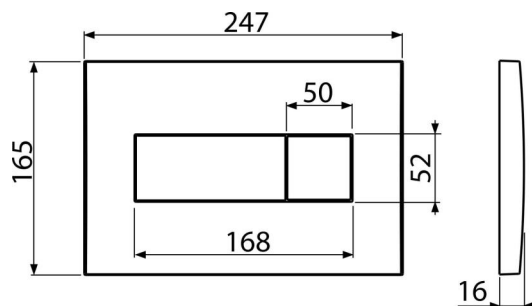

M372

Flush plate for pre-wall installation systems, chrome-matt

Application

For pre-wall installation systems and concealed WC cisterns

Features

- Double-acting mechanical flushing
- Compatible for all pre-wall installation systems and cisterns for building into solid walls Alca
- Material: plastic
- Surface finish: chrome-matt

Scope of supply

- Template for correct flush plate setup
- Flushing mechanism screws 2 pcs
- Flush plate
- Fixing frame of the flush plate
- Threaded frame clamp 2 pcs

Order number, Logistic information

Code	EAN	Weight (piece packing palett)	Dimensions (piece packing)	Quantity (packing palett)
M372	8594045938296	0,42 10,45 312,5 kg	250×40×175 595×245×395 mm	25 700 pcs

Warranty

2/2 years *

Technical specifications