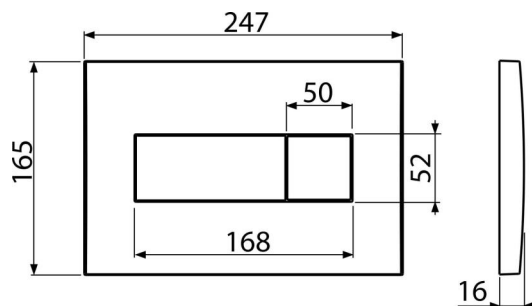

# M378

Flush plate for pre-wall installation systems, black-polished

### Order number, Logistic information

Code	EAN	Weight (piece   packing   palett)	Dimensions (piece   packing)	Quantity (packing   palett)
M378	8594045938302	0,41   10,29   308,1 kg	250x40x175   595x245x395 mm	25   700 pcs