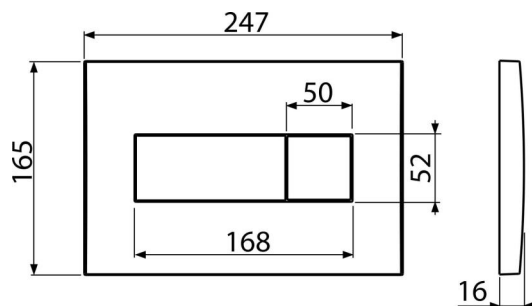

M378

Flush plate for pre-wall installation systems, black-polished

Application

For pre-wall installation systems and concealed WC cisterns

Features

- Double-acting mechanical flushing
- Compatible for all pre-wall installation systems and cisterns for building into solid walls Alca
- Material: plastic
- Surface finish: black

Scope of supply

- Template for correct flush plate setup
- Flushing mechanism screws 2 pcs
- Flush plate
- Fixing frame of the flush plate
- Threaded frame clamp 2 pcs

Order number, Logistic information

Code	EAN	Weight (piece | packing | palett)	Dimensions (piece | packing)	Quantity (packing | palett)
M378	8594045938302	0,41 | 10,29 | 308,1 kg	250×40×175 | 595×245×395 mm	25 | 700 pcs

Warranty

2/2 years *

Customs code

39269097

Technical specifications

- Operating force < 20 N