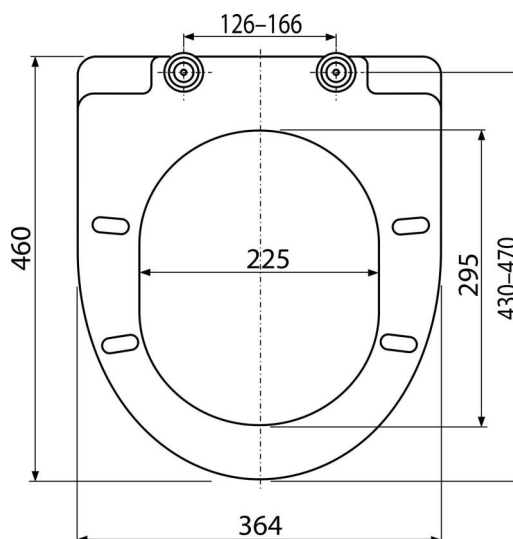

A66

WC seat SOFTCLOSE, Duroplast

Application

For toilet bowls according to the compatibility table

Features

- Colour-stable material
- Color: white
- CLICK system – easy to clean the ceramic due to the simple seat removal function
- Metal hinges universally adjustable in two axes
- Material: Duroplast
- SOFTCLOSE – slow-closing safety system

Scope of supply

- Hinges Z0137-ND
- WC seat

Order number, Logistic information

Code	EAN	Weight (piece packing palett)	Dimensions (piece packing)	Quantity (packing palett)
A66	8594045938852	2,85 14,25 247,9 kg	490x390x60 520x410x350 mm	5 80 pcs
Warranty 2/2 years *	Customs code 39222000	Norms DIN 19516		