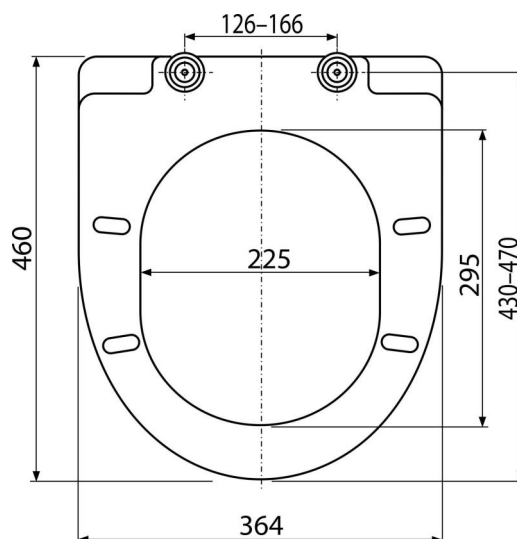

A66

WC seat SOFTCLOSE, Duroplast

Application

For toilet bowls according to the compatibility table

Features

- Colour-stable material
- Color: white
- CLICK system – easy to clean the ceramic due to the simple seat removal function
- Metal hinges universally adjustable in two axes
- Material: Duroplast
- SOFTCLOSE – slow-closing safety system

Scope of supply

- Hinges Z0137-ND
- WC seat

Order number, Logistic information

Code	EAN	Weight (piece packing palett)	Dimensions (piece packing)	Quantity (packing palett)
A66	8594045938852	2,85 14,25 247,9 kg	490x390x60 520x410x350 mm	5 80 pcs