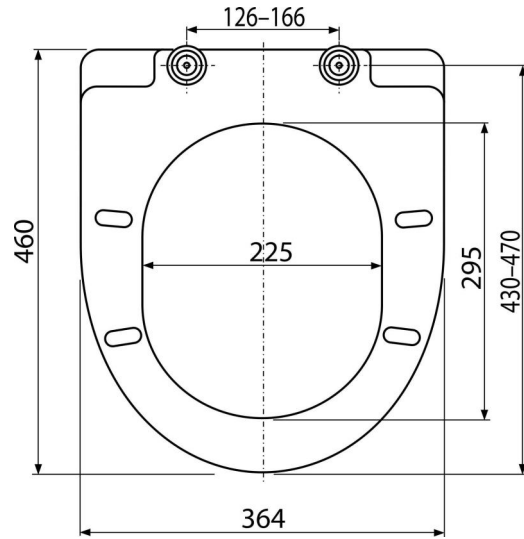

A66

WC seat SOFTCLOSE, Duroplast

Application

For toilet bowls according to the compatibility table

Features

- Colour-stable material
- Color: white
- CLICK system – easy to clean the ceramic due to the simple seat removal function
- Metal hinges universally adjustable in two axes
- Material: Duroplast
- SOFTCLOSE – slow-closing safety system

Scope of supply

- Hinges Z0137-ND
- WC seat

Order number, Logistic information

Code	EAN	Weight (piece packing palett)	Dimensions (piece packing)	Quantity (packing palett)
A66	8594045938852	2,85 14,25 247,9 kg	490x390x60 520x410x350 mm	5 80 pcs