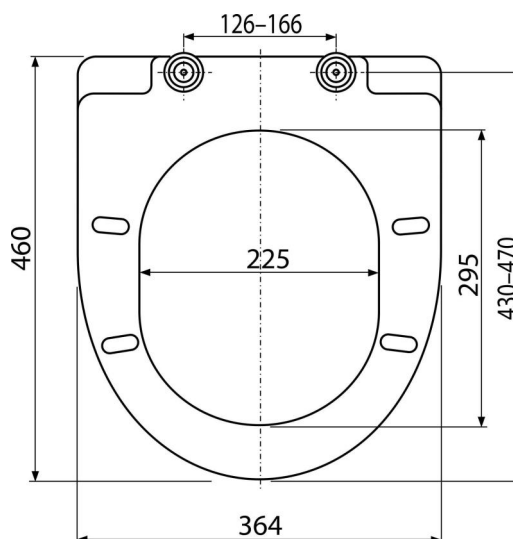

A66

WC seat SOFTCLOSE, Duroplast

Application

For toilet bowls according to the compatibility table

Features

- Colour-stable material
- Color: white
- CLICK system – easy to clean the ceramic due to the simple seat removal function
- Metal hinges universally adjustable in two axes
- Material: Duroplast
- SOFTCLOSE – slow-closing safety system

Scope of supply

- Hinges Z0137-ND
- WC seat

Order number, Logistic information

Code	EAN	Weight (piece | packing | palett)	Dimensions (piece | packing)	Quantity (packing | palett)
A66	8594045938852	2,85 | 14,25 | 247,9 kg	490x390x60 | 520x410x350 mm	5 | 80 pcs

Warranty
2/2 years *

Norms
DIN 19516