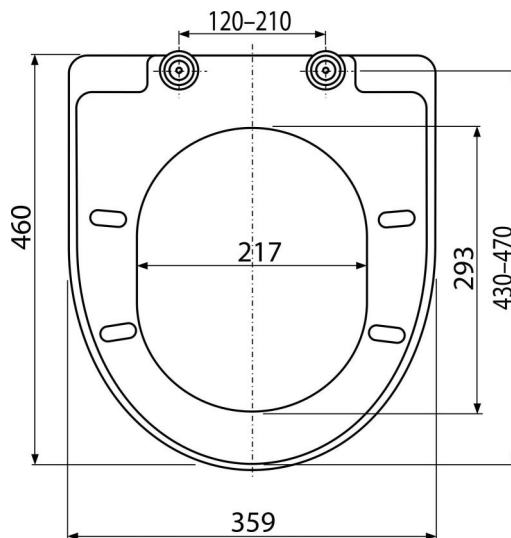

A67

WC seat SOFTCLOSE, Duroplast

Application

For toilet bowls according to the compatibility table

Features

- Colour-stable material
- Color: white
- CLICK system – easy to clean the ceramic due to the simple seat removal function
- Metal hinges universally adjustable in two axes
- Material: Duroplast
- SOFTCLOSE – slow-closing safety system

Scope of supply

- Hinges Z137-ND
- WC seat

Order number, Logistic information

Code	EAN	Weight (piece packing palett)	Dimensions (piece packing)	Quantity (packing palett)
A67	8594045938869	3,05 15,23 263,7 kg	490x390x60 520x410x350 mm	5 80 pcs