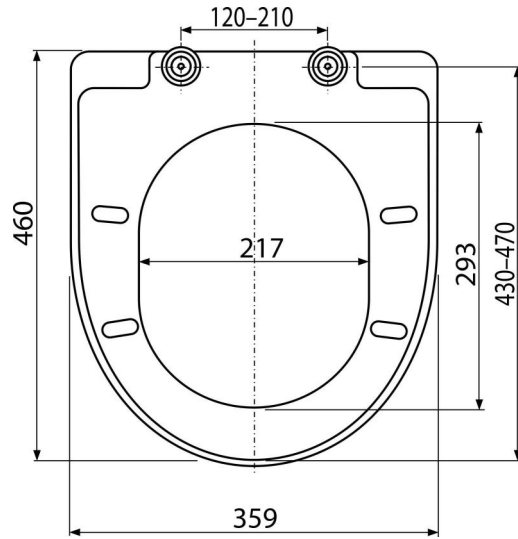

A67

WC seat SOFTCLOSE, Duroplast

Application

For toilet bowls according to the compatibility table

Features

- Colour-stable material
- Color: white
- CLICK system – easy to clean the ceramic due to the simple seat removal function
- Metal hinges universally adjustable in two axes
- Material: Duroplast
- SOFTCLOSE – slow-closing safety system

Scope of supply

- Hinges Z137-ND
- WC seat

Order number, Logistic information

Code	EAN	Weight (piece | packing | palett)	Dimensions (piece | packing)	Quantity (packing | palett)
A67	8594045938869	3,05 | 15,23 | 263,7 kg	490x390x60 | 520x410x350 mm	5 | 80 pcs

Warranty
2/2 years *

Norms
DIN 19516