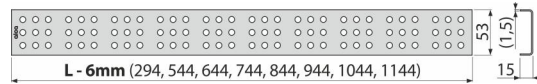

# CUBE-1150M

Grid for shower drain, stainless steel-matt