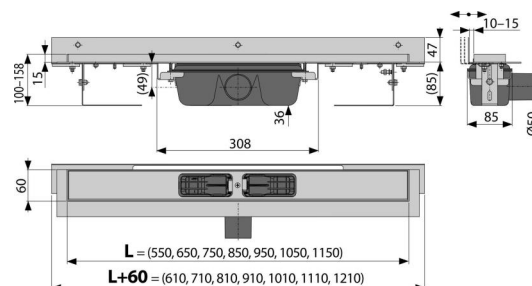

Features

- Better and safer transition of the insulation from the floor to the wall
- The collar and trap are protected by foil, and the channel itself by a polystyrene insert
- Trap material: polypropylene
- Shower drain material: stainless steel 2 mm, AISI 304, DIN 1.4301
- Mechanically cleanable trap up to the waste pipe
- Possibility to buy a combined odour trap
- Adjustable vertical insulating collar for tiles with a thickness of 6–12 mm
- Linear drain from stainless steel (hardened by pickling, passivation and electrochemical polishing)
- Self-adhesive tape for quality waterproofing
- Trap firmly connected to the drain – 100% waterproofing
- Installation height from 85 mm
- Facilitates the inclination of the floor
- Adjustable height
- The high flow rate is achieved due to the double compartment trap system
- 25 years guarantee

Scope of supply

- Fixing hardware for anchoring the adjustable legs: screw M6×12 – 2 pcs
- Anchoring set: screw Ø6×50 – 2 pcs, dowel Ø10 – 2 pcs, screw Ø4.2×38 – 3 pcs, dowel Ø8 – 3 pcs
- Installation channel cover
- The collar and the odour trap inlet are covered by the protective foil
- Self-adhesive waterproofing tape
- The shower drain is assembled with the odour trap

Order number, Logistic information

Code	EAN	Weight (piece packing palett)	Dimensions (piece packing)	Quantity (packing palett)
APZ4-750	8594045939972	750 mm 4,16 33,26 119,8 kg	820×160×205 825×375×830 mm	8 24 pcs

Warranty 2/25 years * **Norms** EN 1253

Technical specifications

- Total installation height 100-158 mm
- Minimum thickness of concrete 85 mm
- Resistance of odour trap against the pressure 982 Pa
- Waste pipe diameter 50 mm
- Movable flange range 10-15 mm
- Flow rate 60-68,8 l/min
- Load class K3 300 kg
- Odour trap 50 mm