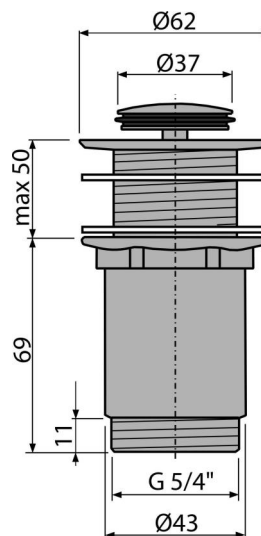

A394

Wash-basin CLICK/CLACK waste 5/4", metal without overflow, small plug

Application

For plastic and glass wash-basins
For wash-basins without overflow to the trap

Features

- Long life CLICK/CLACK mechanism
- Material: metal with chrome finish
- Highly resistant to mechanical damage
- Thread for connection to wash-basin trap 5/4"

Scope of supply

- Chrome-plated metal plug
- Silicone gasket 2 pcs
- Shower waste body

Order number, Logistic information

Code	EAN	Weight (piece packing palett)	Dimensions (piece packing)	Quantity (packing palett)
A394	8595580500337	0,38 15,08 442,2 kg	100×75×75 390×240×300 mm	40 1120 pcs

Warranty
2/3 years *

Norms
EN 274

Technical specifications

- Thread 5/4 "