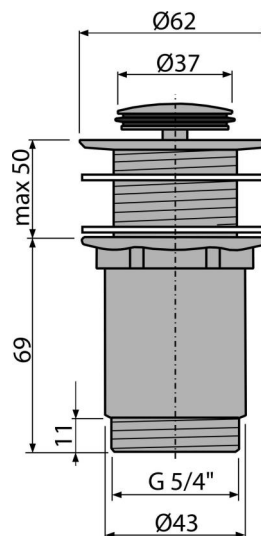

A394

Wash-basin CLICK/CLACK waste 5/4", metal without overflow, small plug

Application

For plastic and glass wash-basins
For wash-basins without overflow to the trap

Features

- Long life CLICK/CLACK mechanism
- Material: metal with chrome finish
- Highly resistant to mechanical damage
- Thread for connection to wash-basin trap 5/4"

Scope of supply

- Chrome-plated metal plug
- Silicone gasket 2 pcs
- Shower waste body

Order number, Logistic information

Code	EAN	Weight (piece packing palett)	Dimensions (piece packing)	Quantity (packing palett)
A394	8595580500337	0,38 15,08 442,2 kg	100×75×75 390×240×300 mm	40 1120 pcs

Warranty 2/3 years * Customs code 84818019 Norms EN 274

Technical specifications

- Thread 5/4 "