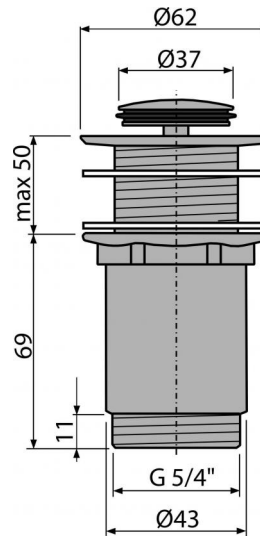

# A394

Wash-basin CLICK/CLACK waste 5/4", metal without overflow, small plug, for plastic and glass wash-basins

### Order number, Logistic information

Code	EAN	Weight (kus   packing   palett)	Dimensions (piece   packing)	Quantity (packing   palett)
A394	8595580500337	0,3770   15,0800   442,2400 kg	100×75×75   390×240×300 mm	40   1120 pcs

### Technical specifications

- Thread 5/4 "