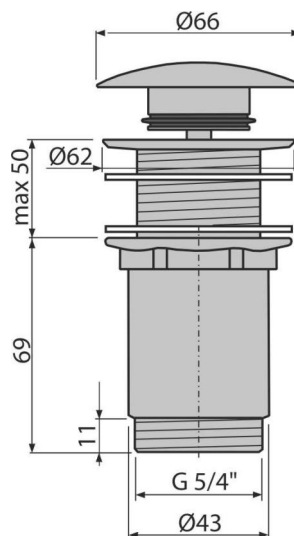

A395

Wash-basin CLICK/CLACK waste 5/4", metal without overflow, big plug

Application

For plastic and glass wash-basins
For wash-basins without overflow

Features

- Long life CLICK/CLACK mechanism
- Material: metal with chrome finish
- Highly resistant to mechanical damage
- Thread for connection to wash-basin trap 5/4"

Scope of supply

- Chrome-plated metal plug
- Silicone gasket 2 pcs
- Shower waste body

Order number, Logistic information

Code	EAN	Weight (piece packing palett)	Dimensions (piece packing)	Quantity (packing palett)
A395	8595580500344	0,41 12,25 363,1 kg	100x75x75 390x240x300 mm	30 840 pcs

Warranty
2/3 years *

Norms
EN 274

Technical specifications

- Thread 5/4"