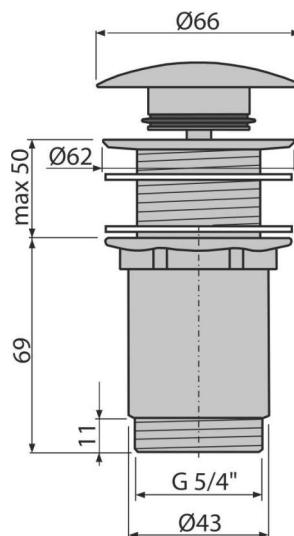

# A395

Wash-basin CLICK/CLACK waste 5/4", metal without overflow, big plug

### Scope of supply

- Chrome-plated metal plug
- Silicone gasket 2 pcs
- Shower waste body

### Order number, Logistic information

Code	EAN	Weight (piece   packing   palett)	Dimensions (piece   packing)	Quantity (packing   palett)
A395	8595580500344	0,41   12,25   363,1 kg	100x75x75   390x240x300 mm	30   840 pcs

### Technical specifications

- Thread 5/4"