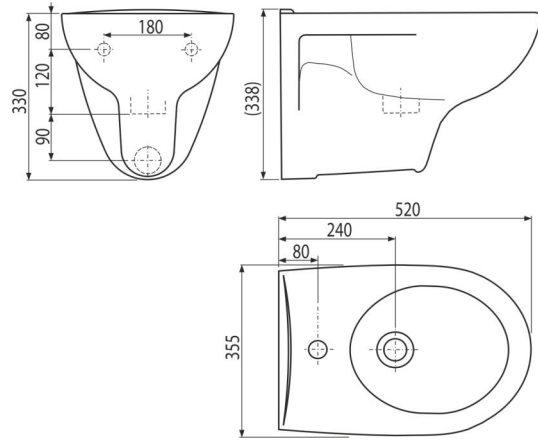

### Application

For mounting on a mounting frame for bidet  
For wall mounting

### Features

- Color: white
- Material: ceramic
- Attachment pitch 180 mm

### Order number, Logistic information

Code	EAN	Weight (piece   packing   palett)	Dimensions (piece   packing)	Quantity (packing   palett)
AC01	8595580501303	19,65   19,65   137,9 kg	550×385×375   550×385×375 mm	1   6 pcs