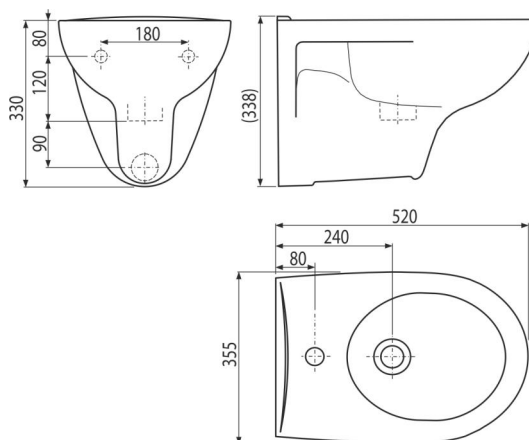

AC01

Bidet TREND

Application

For mounting on a mounting frame for bidet
For wall mounting

Features

- Color: white
- Material: ceramic
- Attachment pitch 180 mm

Scope of supply

- Bidet

Order number, Logistic information

Code	EAN	Weight (piece packing palett)	Dimensions (piece packing)	Quantity (packing palett)
AC01	8595580501303	19,65 19,65 137,9 kg	550×385×375 550×385×375 mm	1 6 pcs