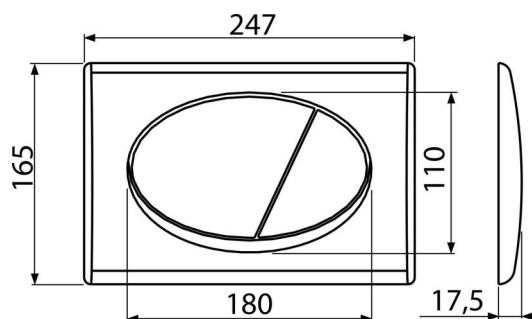

M75

Flush plate for pre-wall installation systems, gold-polished

Application

For pre-wall installation systems and concealed WC cisterns

Features

- Double-acting mechanical flushing
- Compatible for all pre-wall installation systems and cisterns for building into solid walls Alca
- Material: plastic
- Surface finish: gold

Scope of supply

- Template for correct flush plate setup
- Flushing mechanism screws 2 pcs
- Flush plate
- Fixing frame of the flush plate
- Threaded frame clamp 2 pcs

Order number, Logistic information

Code	EAN	Weight (piece | packing | palett)	Dimensions (piece | packing)	Quantity (packing | palett)
M75	8595580501525	0,39 | 9,76 | 293,1 kg	250x40x175 | 595x245x395 mm	25 | 700 pcs

Warranty

2/2 years *

Technical specifications

- Operating force < 20 N