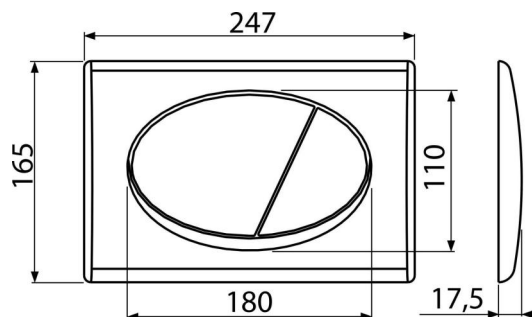

M75

Flush plate for pre-wall installation systems, gold-polished

Application

For pre-wall installation systems and concealed WC cisterns

Features

- Double-acting mechanical flushing
- Compatible for all pre-wall installation systems and cisterns for building into solid walls Alca
- Material: plastic
- Surface finish: gold

Scope of supply

- Template for correct flush plate setup
- Flushing mechanism screws 2 pcs
- Flush plate
- Fixing frame of the flush plate
- Threaded frame clamp 2 pcs

Order number, Logistic information

Code	EAN	Weight (piece | packing | palett)	Dimensions (piece | packing)	Quantity (packing | palett)
M75	8595580501525	0,39 | 9,76 | 293,1 kg	250×40×175 | 595×245×395 mm	25 | 700 pcs

Warranty

2/2 years *

Technical specifications

- Operating force < 20 N