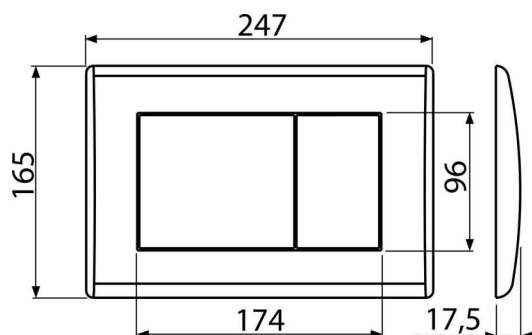

M275

Flush plate for pre-wall installation systems, gold-polished

Application

For pre-wall installation systems and concealed WC cisterns

Features

- Double-acting mechanical flushing
- Compatible for all pre-wall installation systems and cisterns for building into solid walls Alca
- Material: plastic
- Surface finish: gold

Scope of supply

- Template for correct flush plate setup
- Flushing mechanism screws 2 pcs
- Flush plate
- Fixing frame of the flush plate
- Threaded frame clamp 2 pcs

Order number, Logistic information

Code	EAN	Weight (piece packing palett)	Dimensions (piece packing)	Quantity (packing palett)
M275	8595580501662	0,40 9,91 297,4 kg	250×40×175 595×245×395 mm	25 700 pcs

Warranty

2/2 years *

Technical specifications