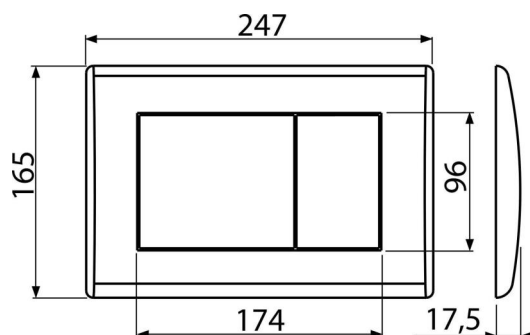

# M278

Flush plate for pre-wall installation systems, black-matt

### Order number, Logistic information

Code	EAN	Weight (piece   packing   palett)	Dimensions (piece   packing)	Quantity (packing   palett)
M278	8595580501686	0,41   10,13   303,6 kg	250x40x175   595x245x395 mm	25   700 pcs