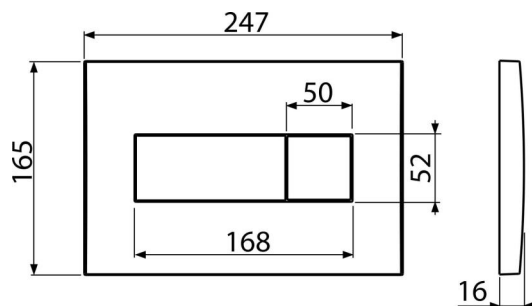

M375

Flush plate for pre-wall installation systems, gold-polished

Application

For pre-wall installation systems and concealed WC cisterns

Features

- Double-acting mechanical flushing
- Compatible for all pre-wall installation systems and cisterns for building into solid walls Alca
- Material: plastic
- Surface finish: gold

Scope of supply

- Template for correct flush plate setup
- Flushing mechanism screws 2 pcs
- Flush plate
- Fixing frame of the flush plate
- Threaded frame clamp 2 pcs

Order number, Logistic information

Code	EAN	Weight (piece | packing | palett)	Dimensions (piece | packing)	Quantity (packing | palett)
M375	8595580501730	0,40 | 9,93 | 298,0 kg	250×40×175 | 595×245×395 mm	25 | 700 pcs

Warranty 2/2 years *   Customs code 39269097

Technical specifications

- Operating force < 20 N